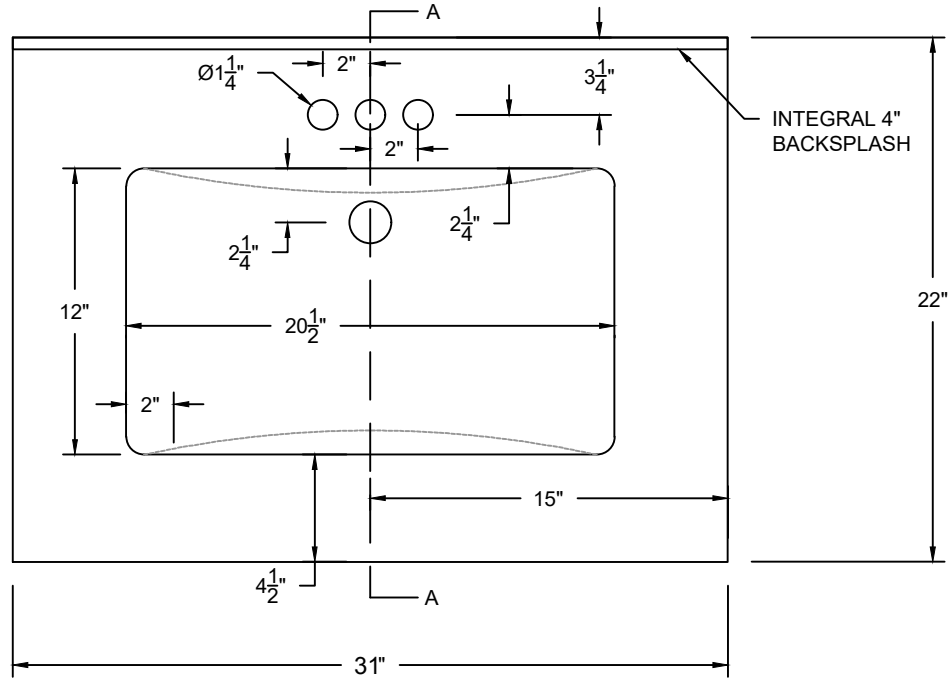

NOTE:

1. OVERALL LENGTH, WIDTH, AND BOWL PLACEMENT DIMENSIONS MAY VARY 1/4" TO 1/2".

PLAN VIEW

A-A

SCALE: 1-1/2" = 1'-0"

WOLF VANITY TOPS

WOLFHOMEPRODUCTS.COM

12" X 20-1/2" WAVE BOWL (CM-WAVE)

VANITY TOP
INTEGRAL BOWLS