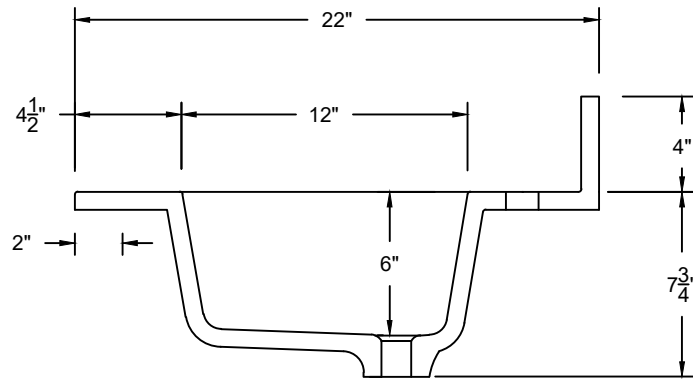

NOTE:

1. OVERALL LENGTH, WIDTH, AND BOWL PLACEMENT DIMENSIONS MAY VARY 1/4" TO 1/2".

PLAN VIEW

A-A

SCALE: 1-1/2" = 1'-0"

WOLF VANITY TOPS

WOLFHOMEPRODUCTS.COM

12" X 20-1/2" WAVE BOWL (CM-WAVE)

VANITY TOP
INTEGRAL BOWLS