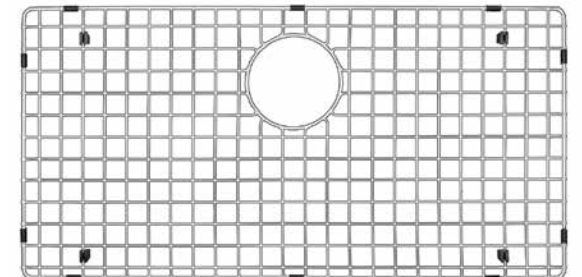

Included Accessories

Grid