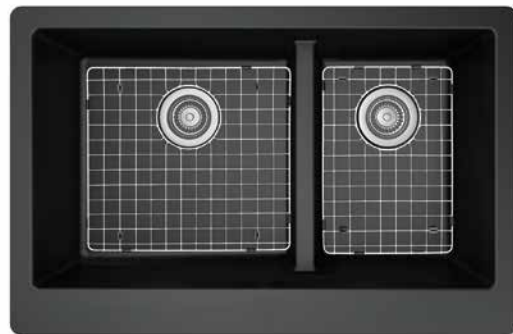

Item #	Designed to fit:	Item #	Designed to fit:
GR-1001	E-510	GR-6007	Left bowl of QT-711 / QU-711
GR-1002	E-520 / E-525 / E-528	GR-6008	Right bowl of QT-711 / QU-711
GR-1003	E-540	GR-6009	QT-712 / QU-712
GR-1004	E-550	GR-6010	Large bowl of QT-610 / QU-610
GR-1005	E-560 Large bowl	GR-6011	Small bowl of QT-610 / QU-610
GR-1006	E-560 Small bowl	GR-6012	QT-670 / QU-670
GR-3001	E-350 / U-5050 / Q-350	GR-6013	QT-671 / QU-671
GR-3002	Large bowl of E-360R / U-6040R&L / Q-360R	GR-6014	QT-810 / QU-810
GR-3003	Small bowl of E-360R / U-6040R&L / Q-360R	GR-6015	Large bowl of QT-811 / QU-811
GR-3004	E-340 / U-3018 / Q-340	GR-6016	Small bowl of QT-811 / QU-811
GR-3005	E-320 / U-2418 / Q-320	GR-6017	QT-720 / QU-720
GR-3006	E-330 / U-2321	GR-6018	Large bowl of QT-721 / QU-721
GR-3008	PU21 / PU51	GR-6019	Small bowl of QT-721 / QU-721
GR-3009	Large bowl of PU23R&L / PU53R&L	GR-6020	QT-722 / QU-722
GR-3010	Small bowl of PU23R&L / PU53R&L	GR-6021	QT-812 / QU-812 / QTWS-875 / QUWS-875
GR-3011	PU25 / PU55	GR-6022	QT-820 / QU-820
GR-3012	PU27 / PU57 / PT30		
GR-3013	PT35		
GR-3015	SU77		
GR-3016	SU76		
GR-3017	SU75		
GR-3018	SU74		
GR-3019	SU73		
GR-3020	SU71		
GR-5001	E-410 / E-415		
GR-5002	E-420		
GR-5003	E-440		
GR-6001	QA-740 / QAR-740		
GR-6002	QA-750 / QAR-750		
GR-6003	Large bowl of QA-760 / QAR-760		
GR-6004	Small bowl of QA-760 / QAR-760		
GR-6005	Left bowl of QT-710 / QU-710		
GR-6006	Right bowl of QT-710 / QU-710		

GR-6003 and GR-6004 in model QA-760