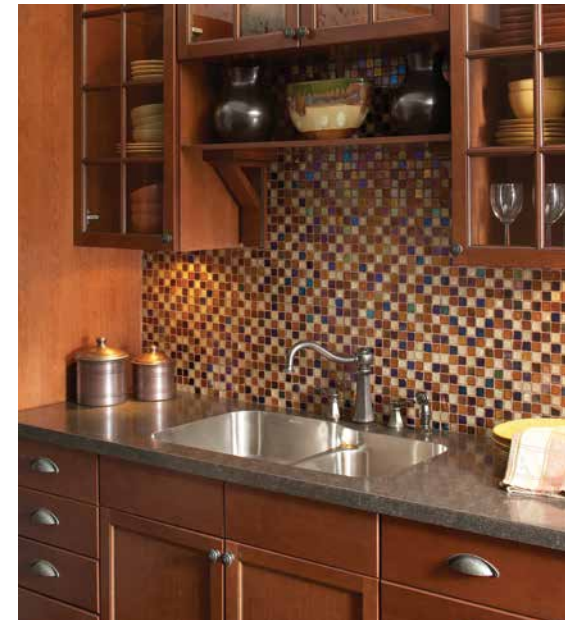

QUWS-875
32½" x 19¼" x 9"

QTWS-875
33" x 22" x 9"

Inspired Innovation

The world's only stainless steel sinks with machined resin rims, perfect for seamless integration into all laminate and solid surface countertops. Choose from an array of stunningly elegant and precisely hand-crafted designs, all produced from the highest quality 18 gauge stainless steel. All kitchen sinks feature generous 9" deep bowls whilst the E-528 laundry sink features an expansive 14" deep bowl. For your commercial restaurants and bathrooms, the seamless undermount EW-07 and EW-09 trash chutes are the most hygienic solution.