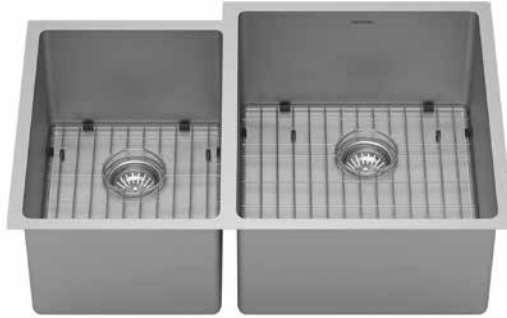

EL-78L-PK1
33" x 22" x 10"