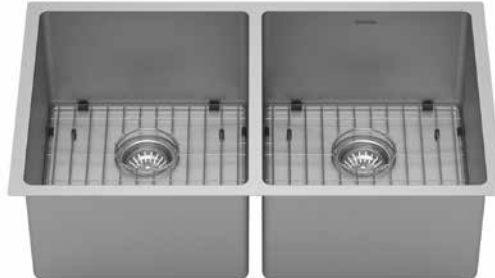

EL-76-PK1
32" x 19" x 10"