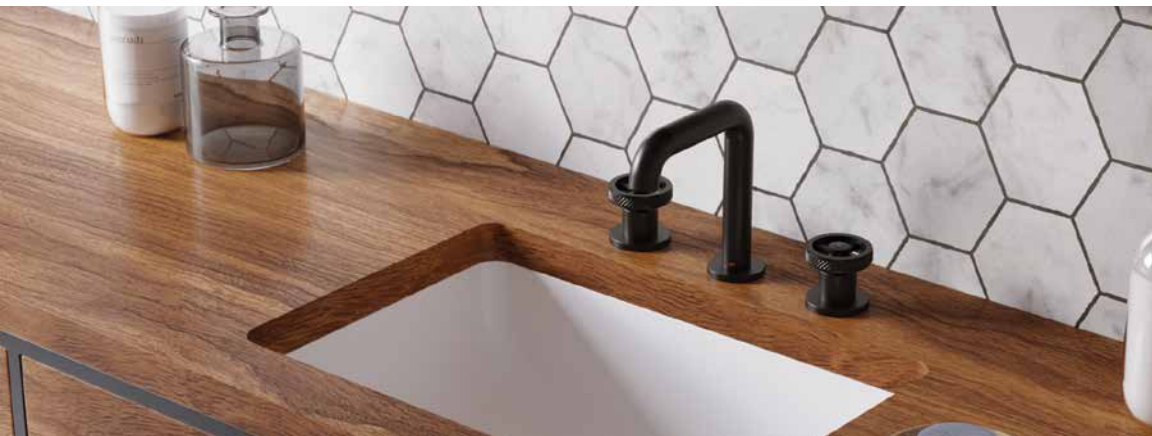

KBF520ORB
Finish: Oil Rubbed
Bronze
Height: 7 1/8"

KBF524SS
Finish: Stainless Steel
Height: 5 1/2"

KBF524ORB
Finish: Oil Rubbed
Bronze
Height: 5 1/2"

KBF526SS
Finish: Stainless Steel
Height: 6"

KBF526ORB
Finish: Oil Rubbed
Bronze
Height: 6"