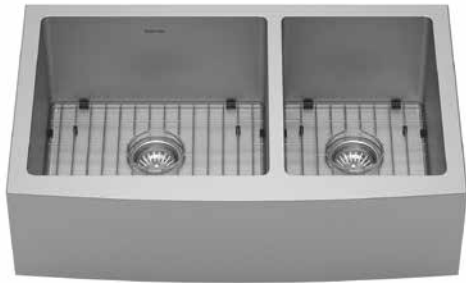

EL-87-PK1
36" x 22¼" x 10"