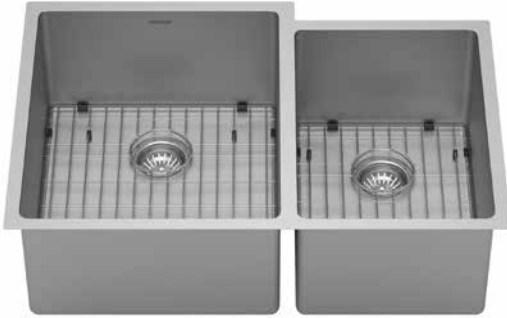

Beautifully Practical

ELITE
SERIES 25

The Elite Series sinks are constructed from the finest 16 gauge stainless steel. With 15mm radius corners and a soft satin brushed finish, these sinks will be the focal point of your kitchen. Our handmade sinks come in a variety of undermount, farmhouse and top mount styles, designed to install into solid surface, granite or quartz countertops. All Elite Series sinks come complete with stainless steel basket strainers and stainless steel bottom grids.