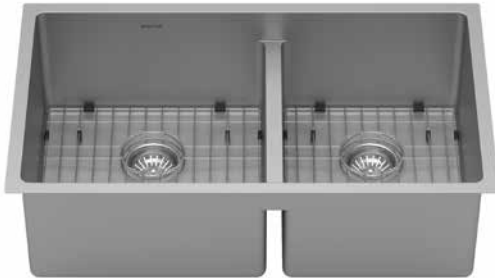

EL-77-PK1
32" x 19" x 10"