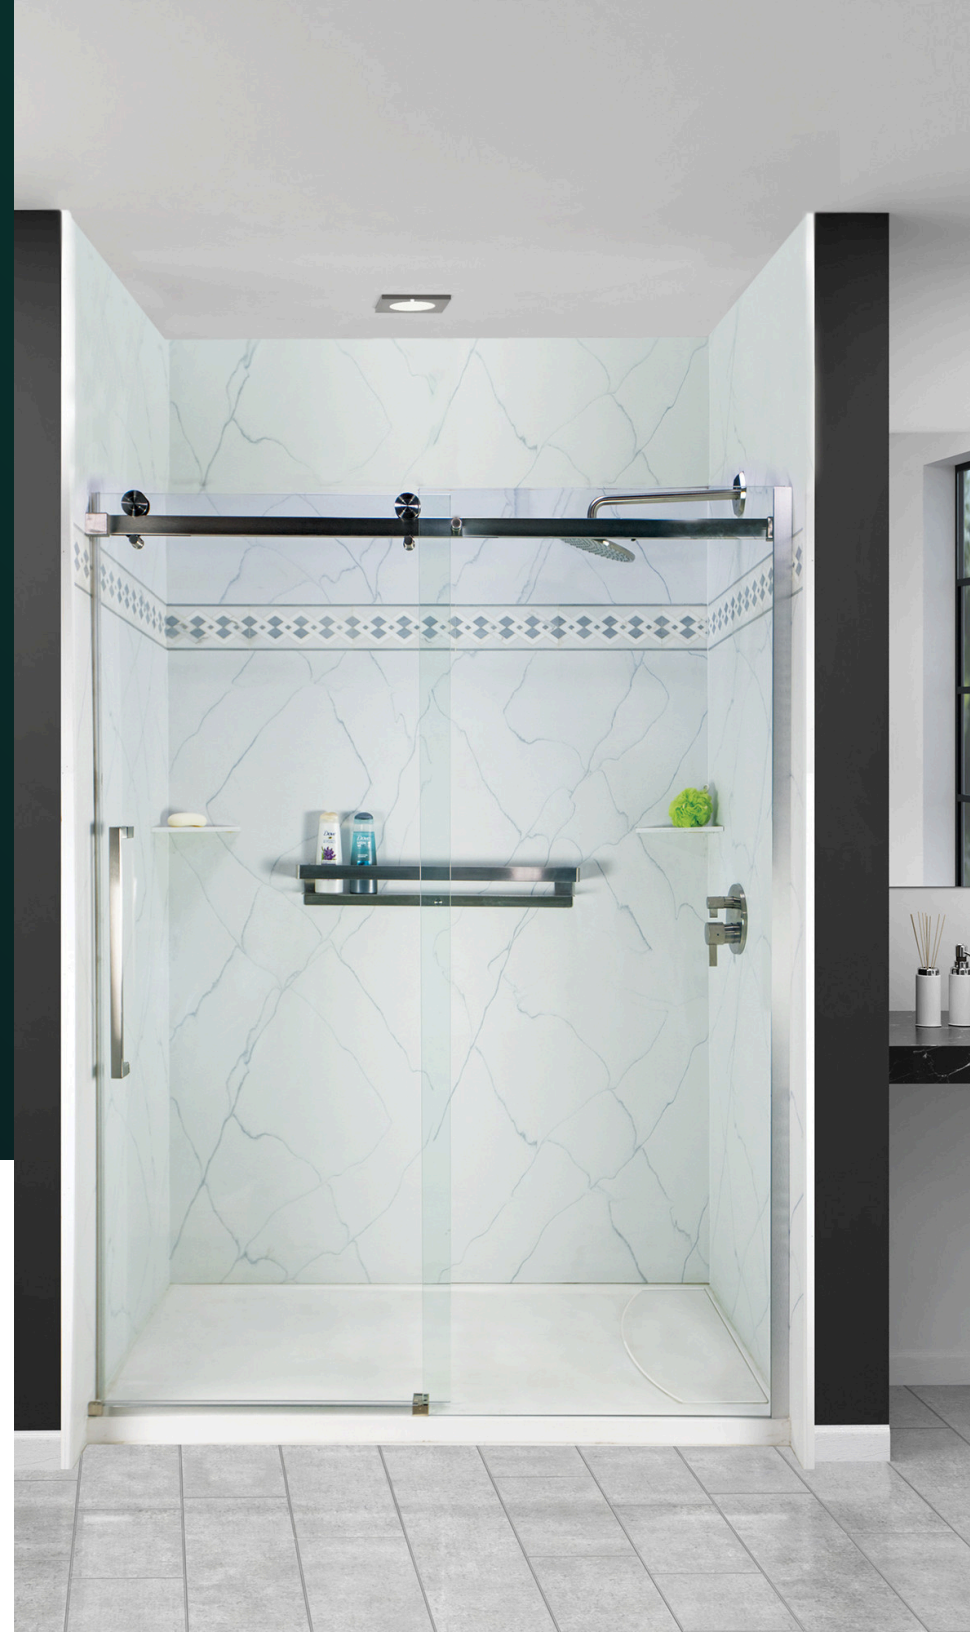

Phone

(740) 374-5206

TABLE OF CONTENTS

INTRODUCTION	3
WALL SELECTION GUIDE	4
SHOWER WALL KITS	5
COLOR CHARTS	6-8
SHOWER BASES	9
SHOWER DOORS	10
ACCESSORIES	11
SHOWER COMPONENTS	12
TUBS	13
COMPLETE THE BATHROOM	14
VANITY CABINETS	15
CONTACT INFORMATION	16