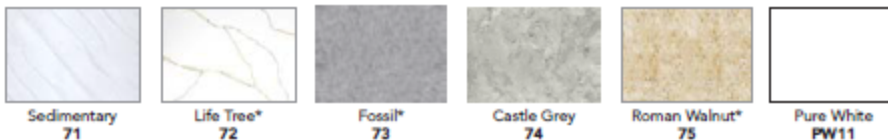

Quartz Colors

Solid Surface Colors

Solid Surface Colors (*coming 1st Quarter 2026)

Vanity Door Styles

**Framington Framed
REMINGTON**

**Tan Wood
Group A**

**White
Group B**

**Framington Framed
LATITUDE**