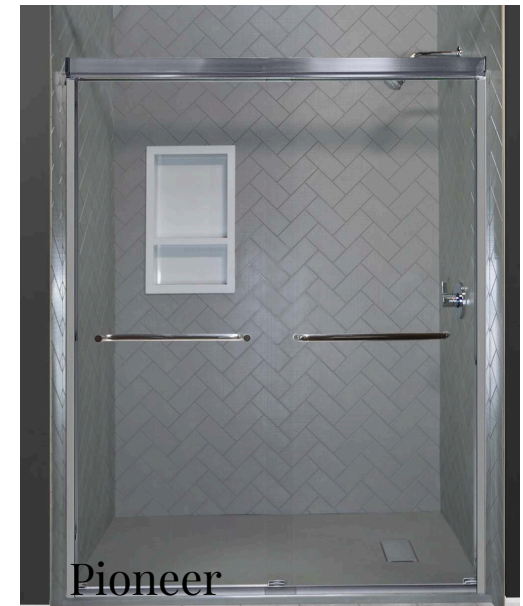

SHOWER WALL KITS

Luxura

Ultra-premium 1/4" thick 100% solid surface walls - repairable, renewable surface with color throughout - bacteria and mold resistant.

Monterey

1/4" solid surface shower and tub walls - beautiful, realistic, easy care subway tile pattern options available.

Trinity

Aluminum Shower walls representing the most advanced technologies in digital printing. 4mm thick - high scratch resistant

Silhouette

Produced of hygienic, non-porous compression molded solid surface material. resistant to stain and virtually maintenance free. No Mold, No Mildew

Belair

Hygienic, non-porous 100% solid surface material, and features color all the way through the walls with a matte finish. Double sided w/ smooth and textured pattern side

Pioneer

Compressed Solid Surface w/ solid color throughout. 3.5mm thick - color film on top of SMC panels for stone colors.