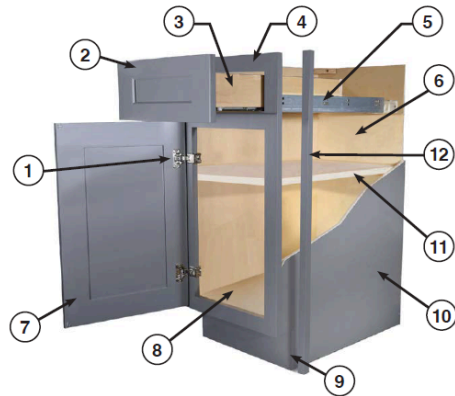

CABINET CONSTRUCTION DETAILS

1. 6-Way Adjustable European Style Hinge With Soft Close Feature
2. Full Overlay 5 Piece Drawer Front Construction
3. 5/8" Dovetail Drawer Box
4. 3/4" x 1-1/2" Hardwood Face Frame
5. Undermount Full Extension Soft Close Drawer Glides
6. 1/2" Plywood Full Height Back Panel
7. Full Overlay 5 Piece Door Construction
8. UV Coated Natural Plywood Interior
9. 1/2" Thick x 4-1/2" Finished Toe Kick
10. 1/2" Plywood Box with UV Coated Matching Exterior
11. 3/4" Plywood Full Depth Shelf With Front Edge Banding
12. 3/4" Loose Filler