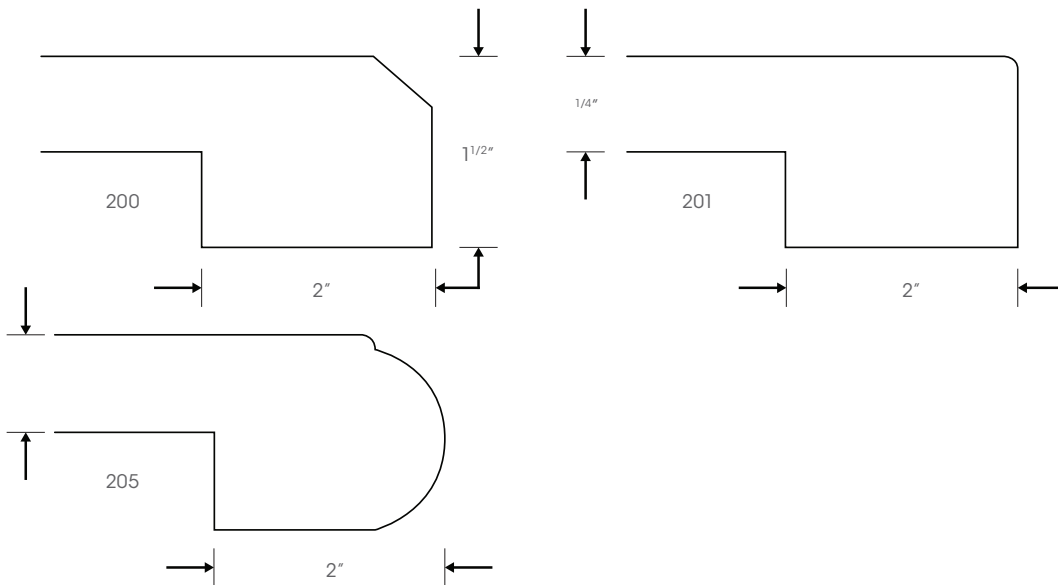

STANDARD 3/4" EDGES

Dripless Edge

Square Edge

UPGRADED SPECIAL EDGES

Radius only available on 201 Edge

Please contact Wolf for a quote and availability on special edge treatments for radius and angle tops.