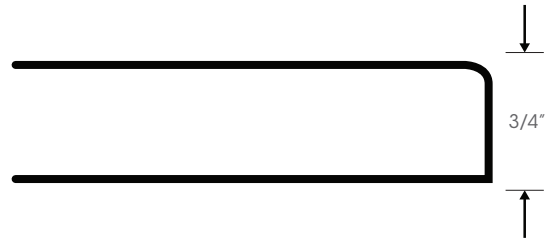

STANDARD 3/4" EDGES

Dripless Edge

Square Edge

UPGRADED SPECIAL EDGES

Radius only available on 201 Edge

Please contact Wolf for a quote and availability on special edge treatments for radius and angle tops.