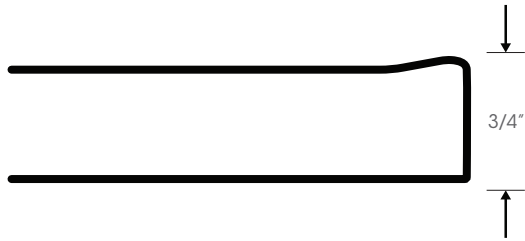

STANDARD 3/4" EDGES

Dripless Edge

Square Edge

UPGRADED SPECIAL EDGES

Radius only available on 201 Edge

Please contact Wolf for a quote and availability on special edge treatments for radius and angle tops.