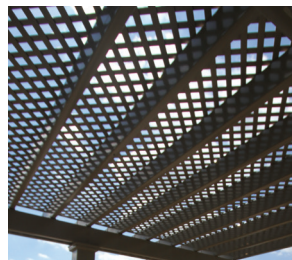

SUPERIOR[™]
OUTDOOR PRODUCTS

VINYL PERGOLAS

SUPERIOR PERGOLAS

High-quality structural vinyl pergolas with a variety of sizes, colors and styles available.

What is a Pergola?

A pergola is an outdoor structure comprised of wood, vinyl or aluminum and used to define an outdoor space with select variations of shade or privacy. Pergolas are also a practical solution for protecting a homeowner's outdoor space from direct contact with the elements.

How are they typically used?

A pergola can be either free-standing or attached to your home over a patio or deck. Attached pergolas function more as an extension of your home and extend out directly from the wall of your house, usually centered over a patio door that opens up to your outdoor living space. A homeowner can install a free-standing pergola just about anywhere, including patios, decks, yards, and gardens.

- SUPERIOR STRENGTH
- SUPERIOR DURABILITY
- ADDED HOME VALUE
- FILTERS DIRECT UV RAYS
- EASILY ACCESSORIZED
- EASY TO CLEAN
- ENHANCES SPACE
- PRE-ENGINEERED KITS
- TWO DOUBLE-BEAMS ON ALL PERGOLAS
- ALUMINUM INSERTS IN VINYL BEAMS
- ADDS COOL SHADE
- NO ROTTING OR CRACKING
- NO SPLINTERS

2) COLOR**

3) SUPPORT COLUMNS

4) SHADE COVER

1-1/2" Square

1-3/4" Square

Lattice

7/8" x 3" Louvered

*Measurements based on length of beams and rafters. **Printed representations may vary from actual product color.