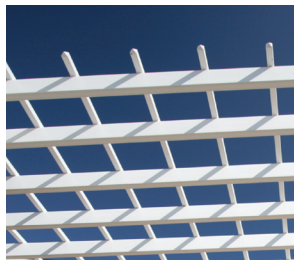

SUPERIOR[™]
OUTDOOR PRODUCTS

VINYL PERGOLAS

SUPERIOR PERGOLAS

High-quality structural vinyl pergolas with a variety of sizes, colors and styles available.

What is a Pergola?

A pergola is an outdoor structure comprised of wood, vinyl or aluminum and used to define an outdoor space with select variations of shade or privacy. Pergolas are also a practical solution for protecting a homeowner's outdoor space from direct contact with the elements.

How are they typically used?

A pergola can be either free-standing or attached to your home over a patio or deck. Attached pergolas function more as an extension of your home and extend out directly from the wall of your house, usually centered over a patio door that opens up to your outdoor living space. A homeowner can install a free-standing pergola just about anywhere, including patios, decks, yards, and gardens.

CHOOSE YOUR VINYL PERGOLA

CHOOSE YOUR OPTIONS:

1. Size 2. Color 3. Support Columns 4. Roof Style 5. Shade Cover

1) SIZE OPTIONS*

8' x 12'	10' x 10'	12' x 12'	16' x 16'
8' x 16'	10' x 12'	12' x 16'	16' x 20'
8' x 20'	10' x 16'	12' x 20'	
	10' x 20'		

2) COLOR**

3) SUPPORT COLUMNS

4) SHADE COVER

1-1/2" Square

1-3/4" Square

Lattice

7/8" x 3" Louvered

*Measurements based on length of beams and rafters. **Printed representations may vary from actual product color.