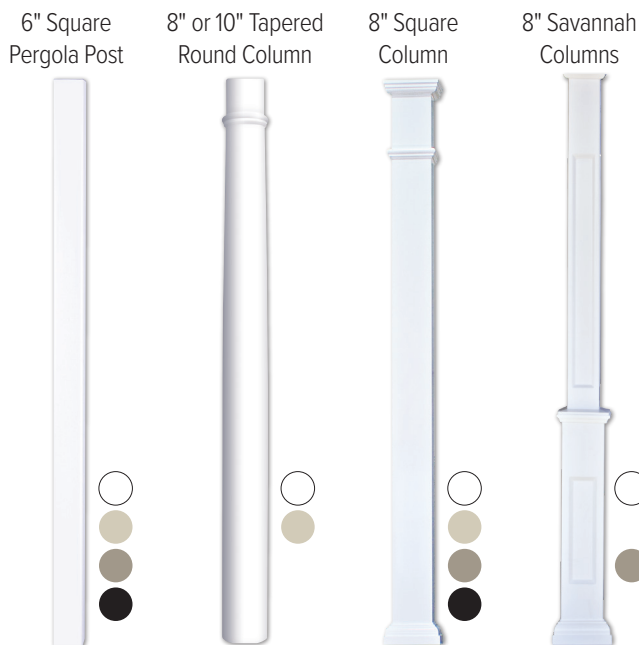

CHOOSE YOUR VINYL PERGOLA

CHOOSE YOUR OPTIONS:

1. Size 2. Color 3. Support Columns 4. Roof Style 5. Shade Cover

1) SIZE OPTIONS*

8' x 12'	10' x 10'	12' x 12'	16' x 16'
8' x 16'	10' x 12'	12' x 16'	16' x 20'
8' x 20'	10' x 16'	12' x 20'	
	10' x 20'		

2) COLOR**

3) SUPPORT COLUMNS

4) SHADE COVER

1-1/2" Square

1-3/4" Square

Lattice

7/8" x 3" Louvered

*Measurements based on length of beams and rafters. **Printed representations may vary from actual product color.