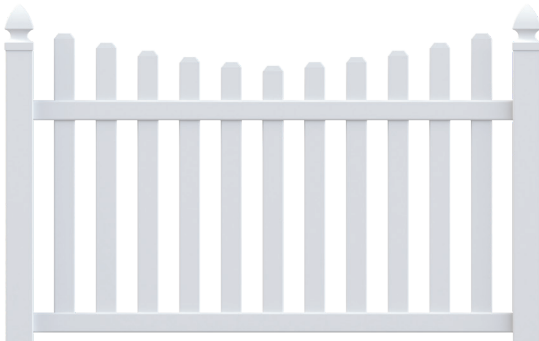

COLUMBIA

Notched Dog Ear Style Top Pickets

Available Sizes:

- 36" ●
- 48" ●
- 57" ●

NEW ENGLAND

Square Notched Pointed Top Pickets

Available Sizes:

- 36" ●
- 48" ●