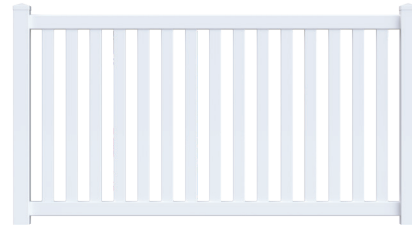

Available Sizes:
36" ● 48" ● 60" ●* 72" ●*