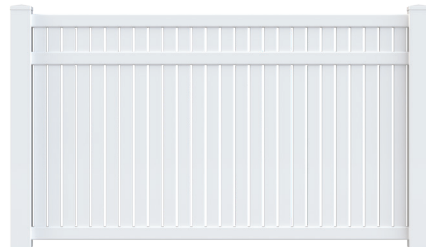

# IMPERIAL

Imperial Sizes:  
36" ● 48" ● 60" ●\* 72" ●\*

60" ●\* 72" ●\*

Boston Privacy Fence  
with Lattice Accent in White