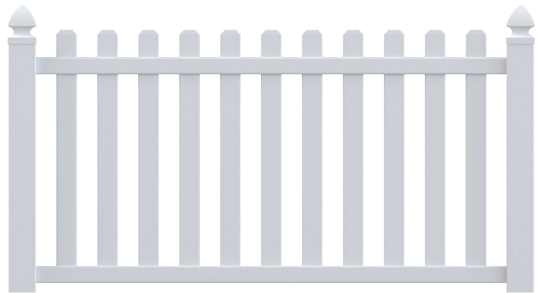

COLUMBIA

Notched Dog Ear Style Top Pickets

Available Sizes:

- 36" ●
- 48" ●
- 57" ●