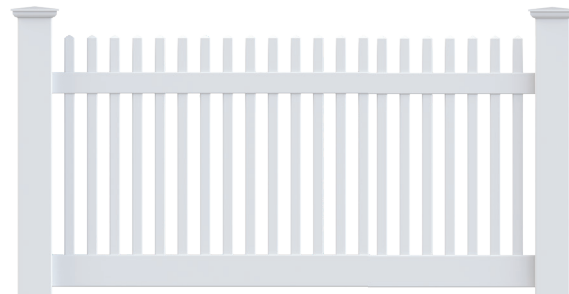

NEW ENGLAND

Square Notched Pointed Top Pickets

Available Sizes:

- 36" ●
- 48" ●