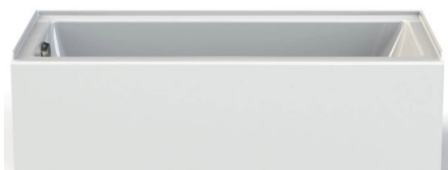

OPTIONS SERIES - Grab Bars / Window Kits / Tubs

3 grab bar options are available, the Tyler, Manhattan, and Jolie.

- 16" ☐
- 18" ☐
- 24" ☐
- 32" ☐

Available in Polished Chrome, Brushed Stainless, and Matte Black

- 16" ☐
- 18" ☐
- 24" ☐
- 32" ☐

Available in Polished Chrome, Brushed Stainless, and Matte Black

- 20" ☐
- 30" ☐

Available in Polished Chrome, Brushed Stainless, and Matte Black

- 12" ☐
- 16" ☐
- 18" ☐

Available Brushed Stainless Only. Grip Color Available in White, Grey, and Matte Black

◀ WINDOW TRIM KIT | SMWTBK

36" x 36" | Color matched with Monterey or Luxura ☐

White ☐ Cameo ☐ Grey ☐ Dark Grey ☐ Black ☐

48" x 48" | Color matched with Monterey or Luxura ☐

White ☐ Cameo ☐ Grey ☐ Dark Grey ☐ Black ☐

54" x 54" | Color matched with Monterey or Luxura ☐

White ☐ Cameo ☐ Grey ☐ Dark Grey ☐ Black ☐

◀ ACRYLIC TUBS

60" x 30" x 18 3/8" L | Available in White ☐

60" x 30" x 18 3/8" R | Available in White ☐

60" x 32" x 18 3/8" L | Available in White ☐

60" x 32" x 18 3/8" R | Available in White ☐