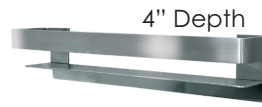

TYLER GRAB BAR
SMTS

- 16"
- 18"
- 24"
- 32"

Available in Polished Chrome, Brushed Stainless, and Matte Black

MANHATTAN GRAB BAR
SMMS

- 16"
- 18"
- 24"
- 32"

Available in Polished Chrome, Brushed Stainless, and Matte Black

JOLIE GRAB BAR SHELF
SMJGB

- 20"
- 30"

Available in Polished Chrome, Brushed Stainless, and Matte Black

MANHATTAN GRAB BAR
SMMS_

- 12"
- 16"
- 18"

Available Brushed Stainless Only. Grip Color Available in White, Grey, and Matte Black