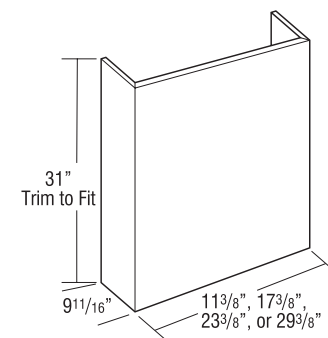

- All oven configurations are being expanded to include 31.5" widths.
- Single Oven Cabinet (OSB)
- Double Oven Cabinet (OCD)
- Double Oven Cabinet, Deep Drawer (OCD**DD)
- Oven Microwave Cabinet, Deep Drawer (OMC**DD)

31" TALL WOOD HOOD CHIMNEY

Wood hoods are still a very popular showpiece item to have in the kitchen. Now offering a tall chimney to accentuate rooms with a taller ceiling height.

- Classic Wood Hood Chimney Tall (WHCT)
- Fits with 30", 36", 42", and 48" wood hoods
- 48" width available in full Wolf Designer offering only, not Market Series