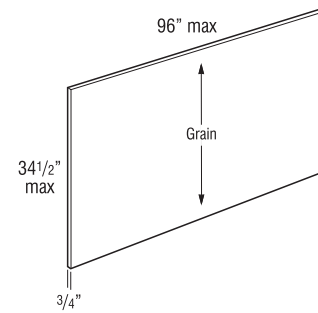

30" DEEP END PANELS

New 30" end panels to save design time — no need for ID modification.

- Tall End Panel, Laminated Furniture Board available in White Only (TEP3084LAM/TEP3096LAM)
- Tall End Panel, Veneered or Solid Furniture Board available in stain or paint (TEP3084WD/TEP3096WD)

LAMINATE PANELS WITH FILLERS AVAILABLE IN MORE COLORS

Previously only available in White, Wall, Base and Tall Laminate Panels with fillers are expanding to all colors except Cherry Storm, Foxhall Green, and Serious Gray

- Wall End Panel, Laminate (WEP*LAM)
- Base End Panel, Laminate (BEP*LAM)
- Tall End Panel, Laminate (TEP*LAM)

WARMING DRAWER MODIFICATION

DRWWRM is a new, no charge modification for select base and tall oven cabinets.

- When applied, the drawer and guides will be removed to create an opening for the warming drawer
- NOTE: When applied to a three-drawer base, the middle drawer will be removed
- Apply to any oven cabinet with a 6 3/8" deep drawer for customized design solutions