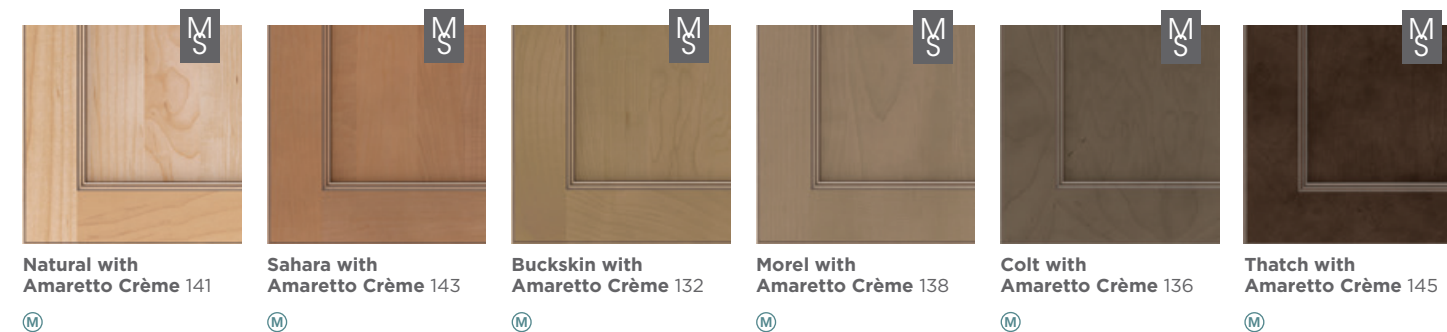

Wharf AM

L

Matching AF

Metallic AG

Elk AI

L S

Gunstock AJ

L S

Obsidian AL

L

Stains

Stains with Flooded Glazes

© Cherry ⓓ MDF Ⓜ Maple Ⓡ Rustic Alder ⓗ Rustic Hickory Ⓞ Oak Ⓟ Painted Hardwood Ⓜ Market Series

Stains with Penned Glazes

- D MDF
- M Maple
- O Oak
- P Painted Hardwood
- M Market Series

Paints*

 White A D M P	 Brightest White AV D M	 Coconut B D M P	 Icy Avalanche C D M P	 Cloud F D M P	 Serious Grey AO D M
 Moonstone J D M P	 Maritime L D M	 Naval O D M P	 Foxhall Green AE D M	 Black Q D M O P	