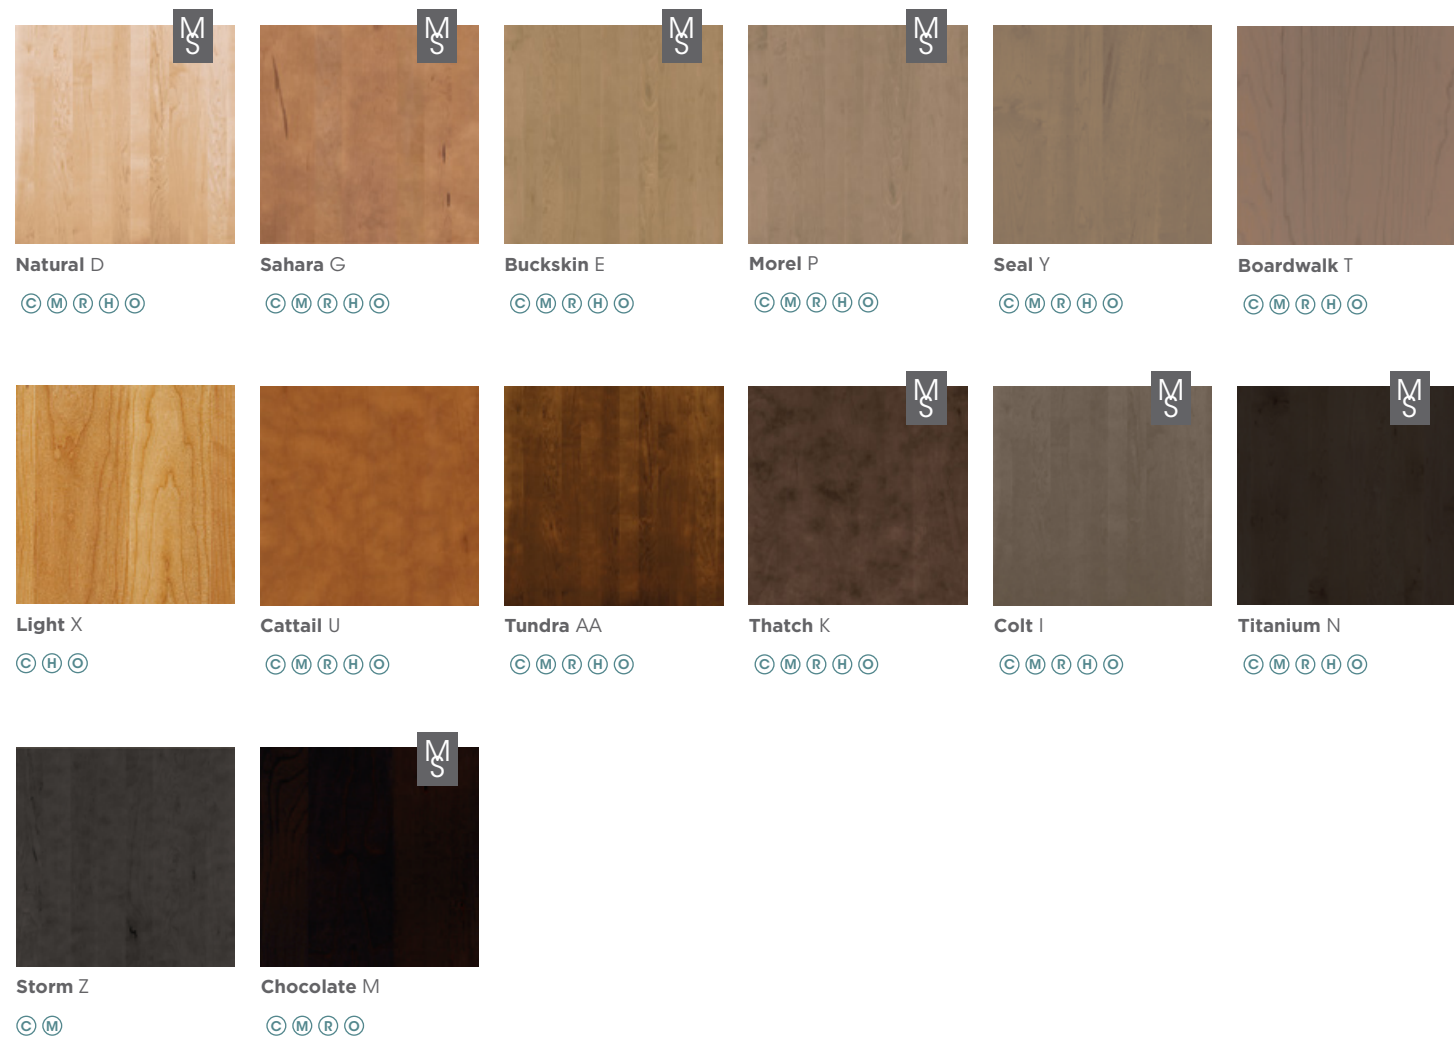

Stains

Stains with Flooded Glazes

© Cherry   ⓓ MDF   Ⓜ Maple   Ⓡ Rustic Alder   ⓗ Rustic Hickory   Ⓞ Oak   Ⓟ Painted Hardwood   Ⓜ Market Series

Stains with Penned Glazes