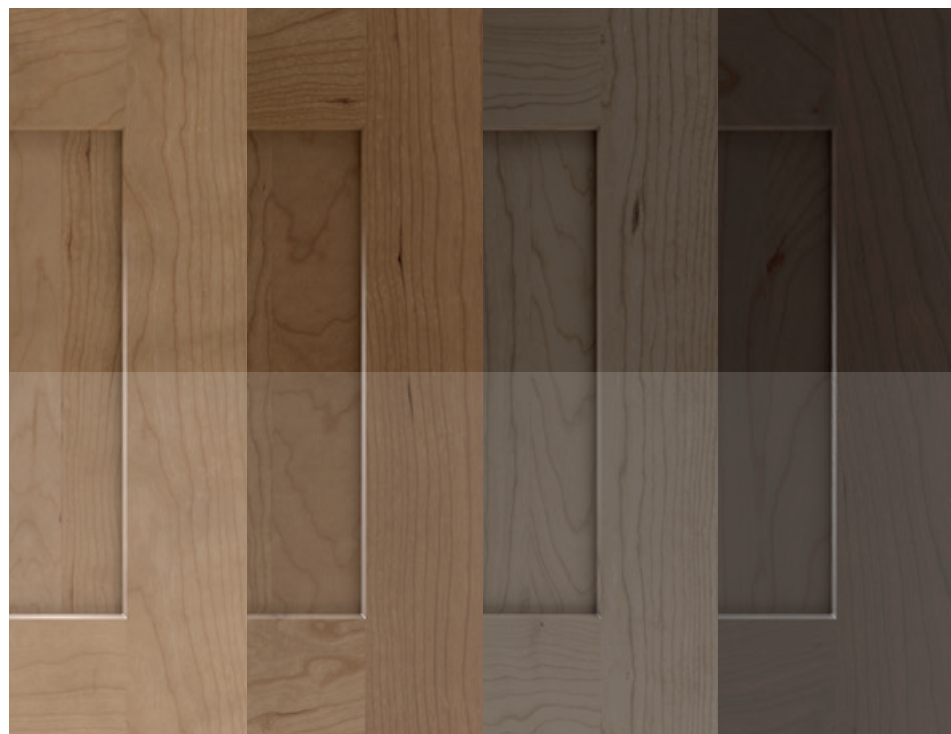

BERKLEY FO MAPLE IN BRIGHTEST WHITE PAINT

SATIN SHEEN

(Top portion of door)

Our timeless original top coat features a moderate sheen which is reflective without being too glossy. Available on all stains, glazed stains, paints and glazed paints.