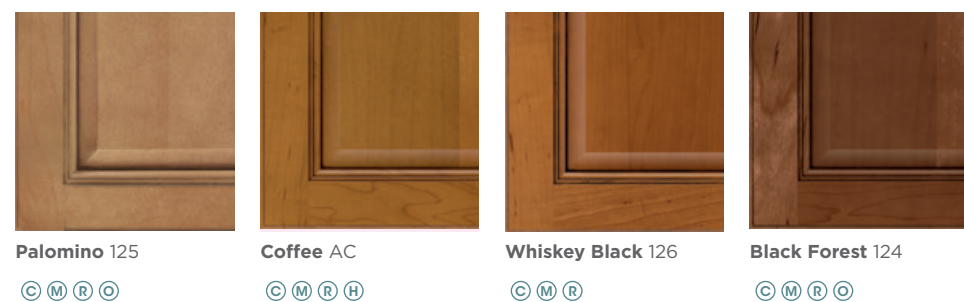

Obsidian AL

L

Stains

Stains with Flooded Glazes

© Cherry ⓓ MDF Ⓜ Maple Ⓡ Rustic Alder ⓗ Rustic Hickory Ⓞ Oak Ⓟ Painted Hardwood Ⓜ Market Series

Stains with Penned Glazes

- D MDF
- M Maple
- O Oak
- P Painted Hardwood
- M Market Series