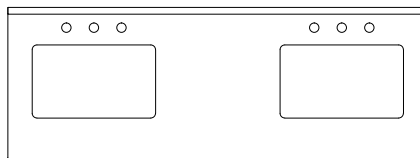

2023 Price List

Effective 7/1/2023

JEFFREY ALEXANDER®
by Hardware Resources

61" TOPS - DOUBLE BOWL