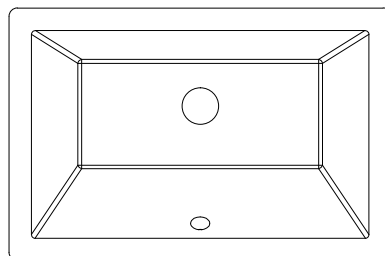

VN2-RECT-16