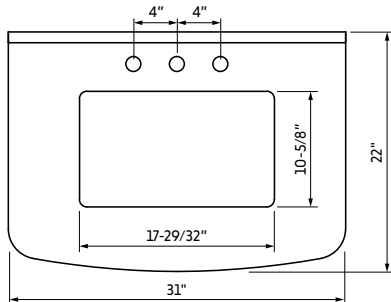

TOPR31xxCOM