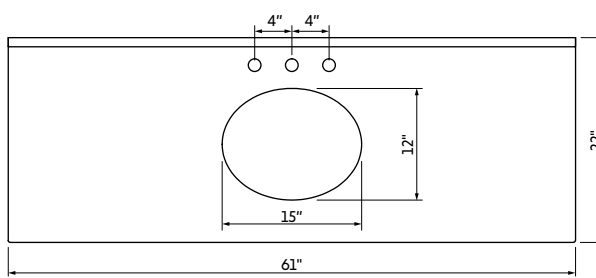

TOPO61Sxx***