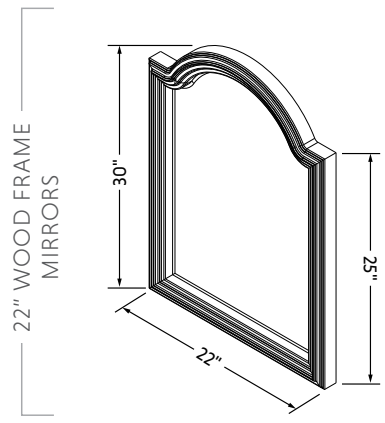

MIR2COM-22-xx