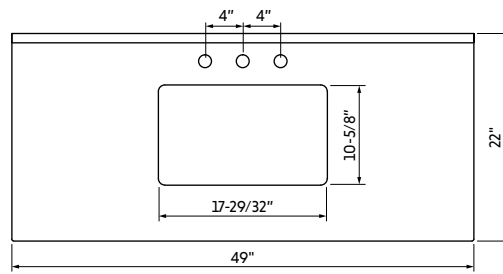

RECTANGLE BOWL

The below vanity tops with rectangle cutouts fit all of the vanity collections (except Clairemont & Compton). Special top configurations are marked with asterisks. xx = top material placeholder

TOPR49xx

*Fits the 36" Cade, Dashwood, Jubilee, Katara, Pascal, Percival, Theodora, and Addington vanities only. **Fits the 36" Astoria vanity only.

***Fits the 60" single bowl vanity only. ****Fits the 42" Dashwood, Jubilee, Katara, and Pascal vanities only. *****Only available in White Quartz top material.