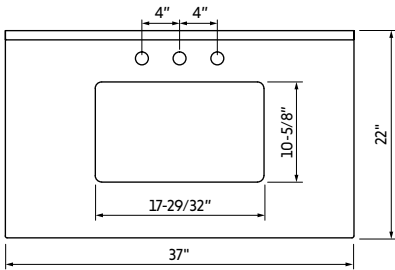

RECTANGLE BOWL

The below vanity tops with rectangle cutouts fit all of the vanity collections (except Clairemont & Compton). Special top configurations are marked with asterisks. xx = top material placeholder

TOPR37xx

*Fits the 36" Cade, Dashwood, Jubilee, Katara, Pascal, Percival, Theodora, and Addington vanities only. **Fits the 36" Astoria vanity only.

***Fits the 60" single bowl vanity only. ****Fits the 42" Dashwood, Jubilee, Katara, and Pascal vanities only. *****Only available in White Quartz top material.