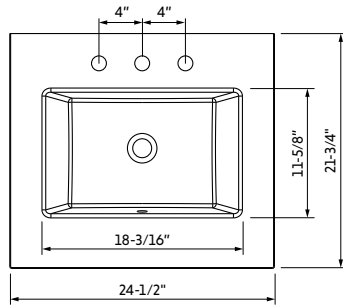

INTEGRATED BOWL: WHITE RESIN MATERIAL

The below vanity tops with integrated rectangle bowl fit all of the vanity collections (except Clairemont & Compton). Special top configurations are marked with asterisks. These vanity tops are designed to have 1/4" overhang on the sides and front of the vanity.

TOPR25xx

*Fits the 36" Cade, Dashwood, Jubilee, Katara, Pascal, Percival, Theodora, and Addington vanities only.

**Fits the 60" single bowl vanity only. ***Fits the 42" Dashwood, Jubilee, Katara, and Pascal vanities only.