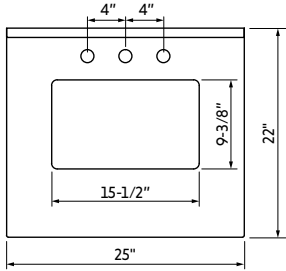

RECTANGLE BOWL

The below vanity tops with rectangle cutouts fit all of the vanity collections (except Clairemont & Compton). Special top configurations are marked with asterisks. xx = top material placeholder

TOPR25xx