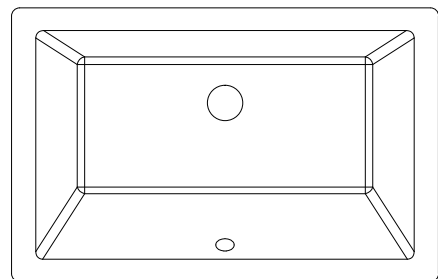

VN2-RECT-19

*This top is retired. Please call for availability.