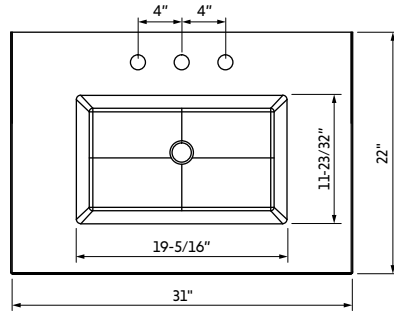

INTEGRATED BOWL: LAVANTE MATERIAL

The below vanity tops with integrated rectangle bowl fit all of the vanity collections (except Clairemont & Compton). Special top configurations are marked with asterisks.

TOPR31LA

*Fits the 36" Cade, Dashwood, Jubilee, Katara, Pascal, Percival, Theodora, and Addington vanities only.

**Fits the 36" Astoria vanity only. ***Fits the 60" single bowl vanity only