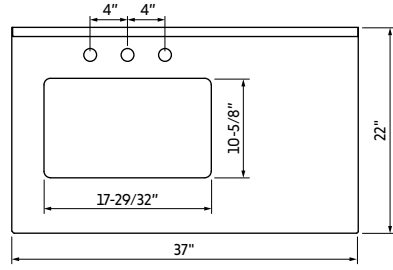

TOPR37xxCAD-ADD*