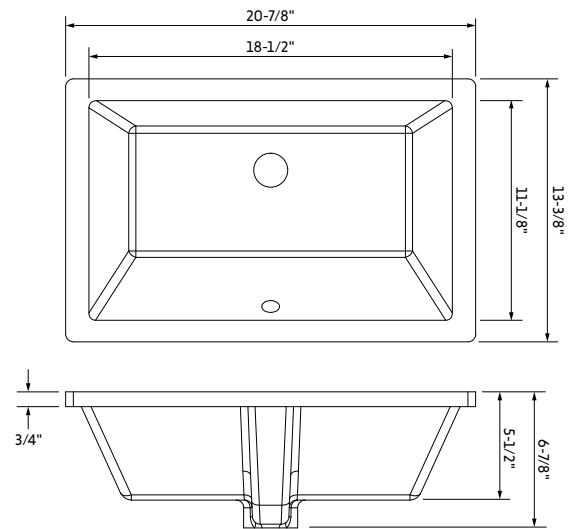

TOPR49xxCOM

TOPR61xxCOM

Bowl Specifications

VN2-OVAL-15

VN2-RECT-16

VN2-RECT-19

Mirror Specifications

xx = finish placeholder