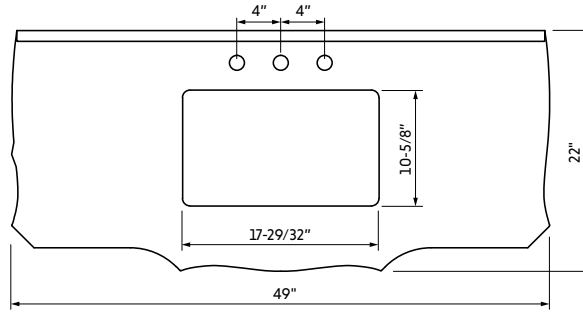

TOPR49xxCLA