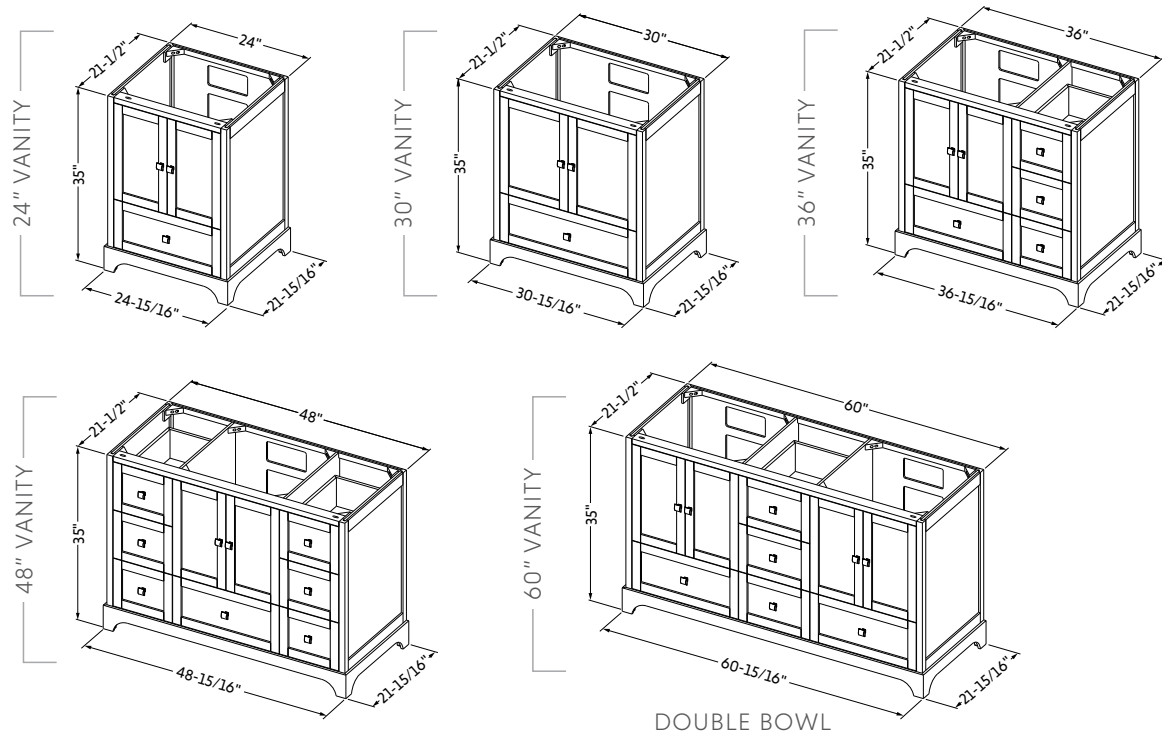

Vanity Specifications

ADDINGTON - RETIRED