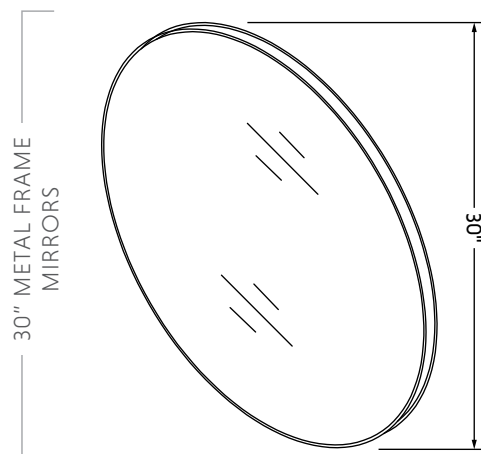

Mirror Specifications

xx = finish placeholder

JEFFREY ALEXANDER®
by Hardware Resources

MIR2CHA-40-xx

MIR2DOU-42-xx

MIR2CHA-44-xx

VMIR-METC-30xx

VMIR-METR-22xx