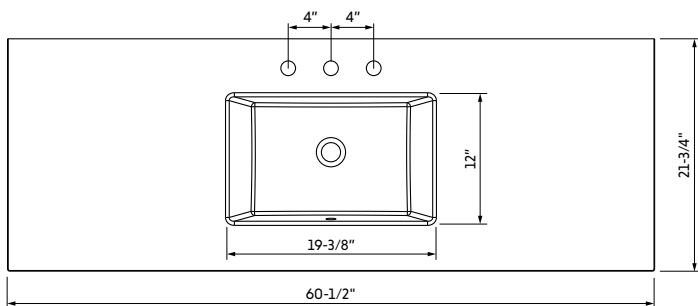

TOPR61Sxx**