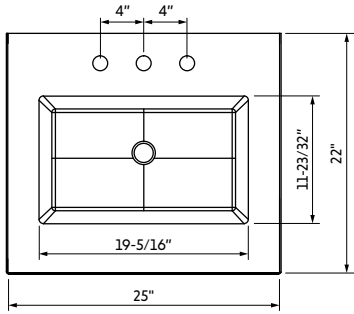

INTEGRATED BOWL: LAVANTE MATERIAL

The below vanity tops with integrated rectangle bowl fit all of the vanity collections (except Clairemont & Compton). Special top configurations are marked with asterisks.

TOPR25LA