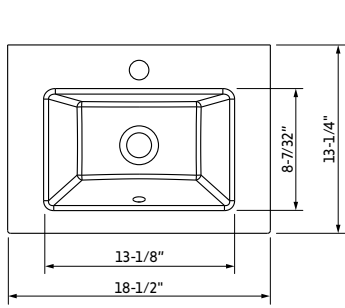

INTEGRATED BOWL: WHITE RESIN MATERIAL

The below vanity tops with integrated rectangle bowl fit all of the vanity collections (except Clairemont & Compton). Special top configurations are marked with asterisks. These vanity tops are designed to have 1/4" overhang on the sides and front of the vanity.

TOPR19xx