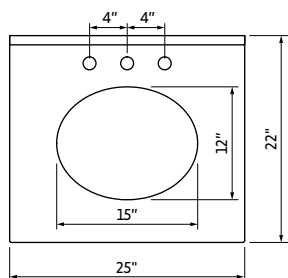

OVAL BOWL

The below vanity tops with oval cutouts fit all of the vanity collections (except Clairemont & Compton). Special top configurations are marked with asterisks. xx = top material placeholder

TOPO25xx