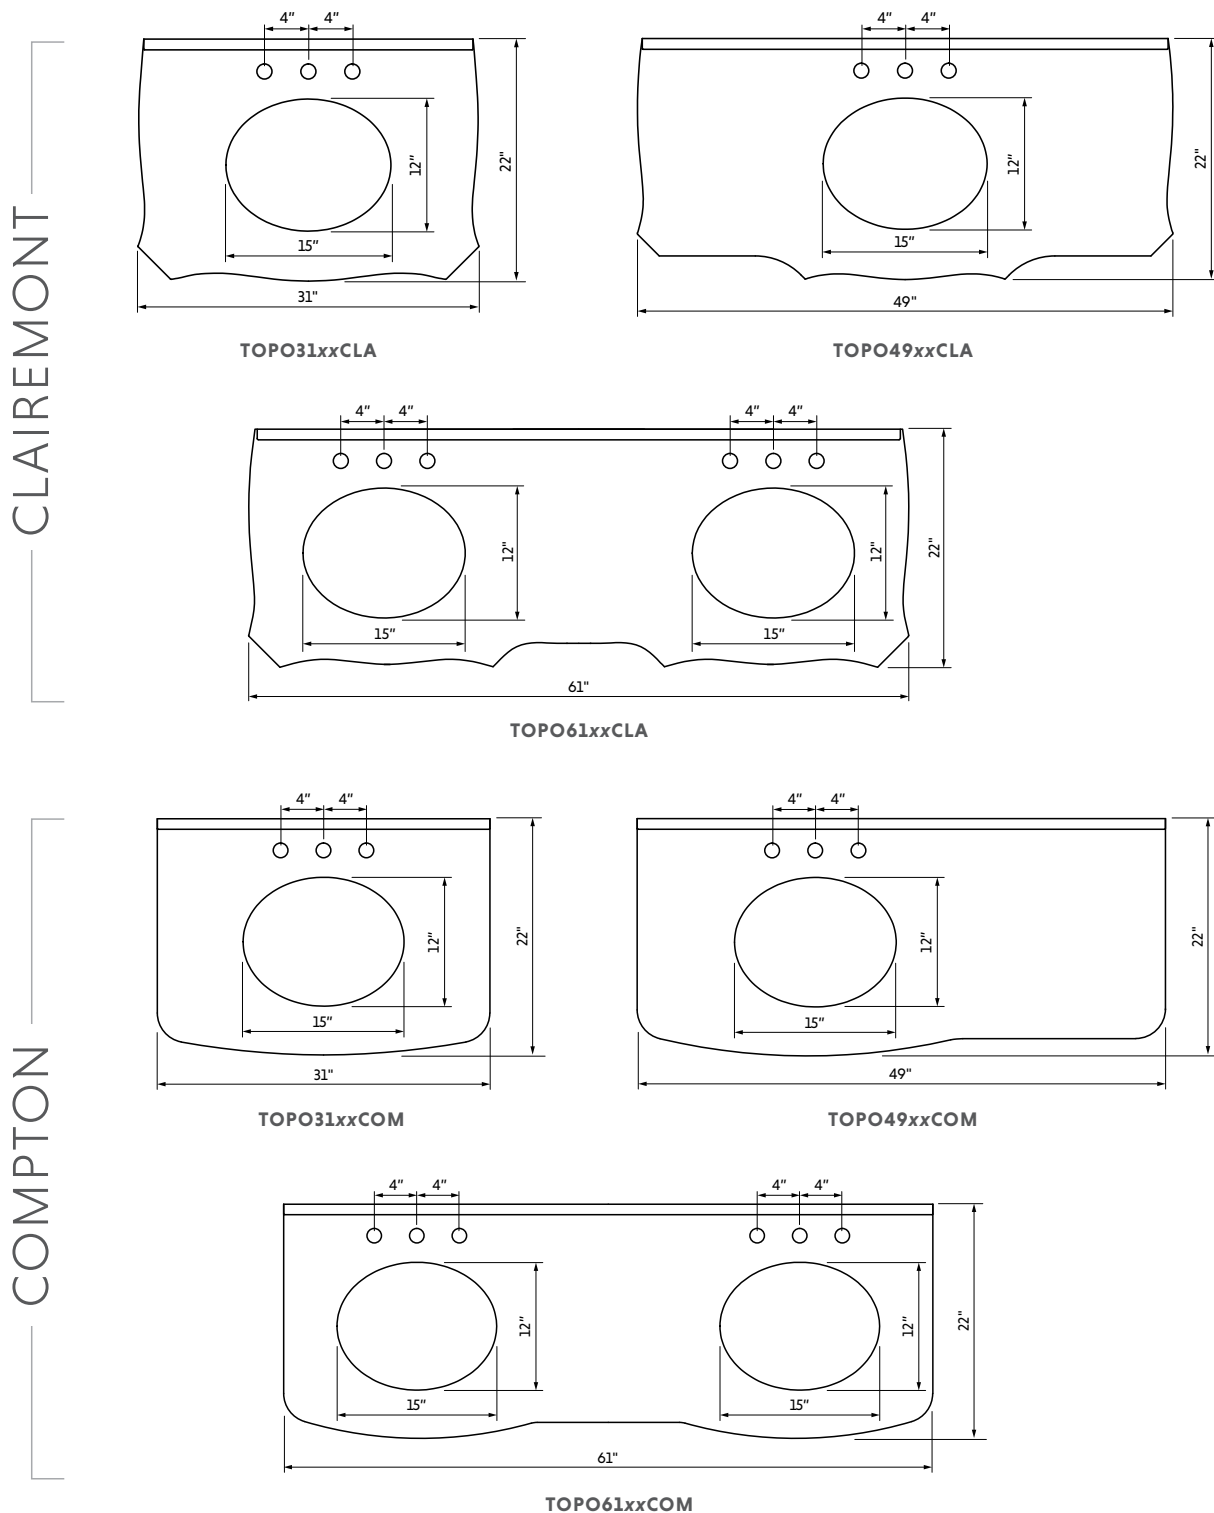

OVAL BOWL: CLAIREMONT & COMPTON VANITIES

The below vanity tops with oval cutouts fit the Clairemont and Compton collections which have custom-shaped tops.
xx = top material placeholder