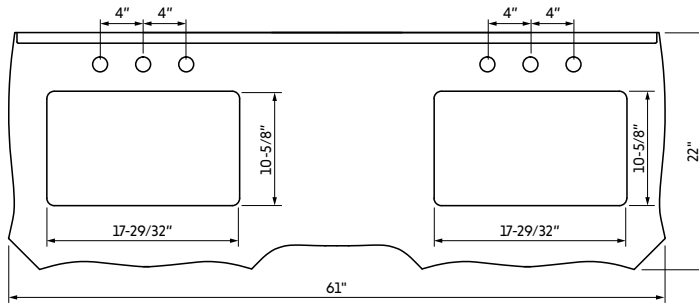

TOPR61xxCLA

COMPTON