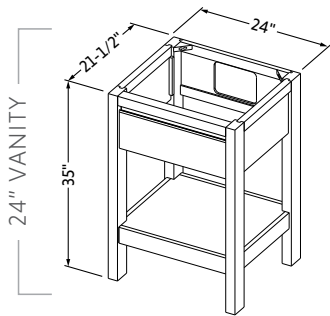

Vanity Specifications

JEFFREY ALEXANDER®
by Hardware Resources

JUBILEE