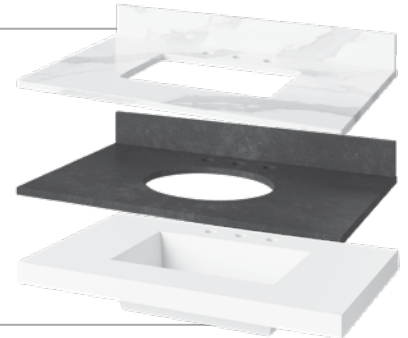

STEP 3

Select a bowl

- Choose a rectangle or oval bowl; available for most vanity tops (Lavante/White Resin and White Quartz are only available in Rectangle)
- Page 30

STEP 4

Select a mirror

- Choose a coordinating mirror to create the ideal bathroom space
- Pages 31–36