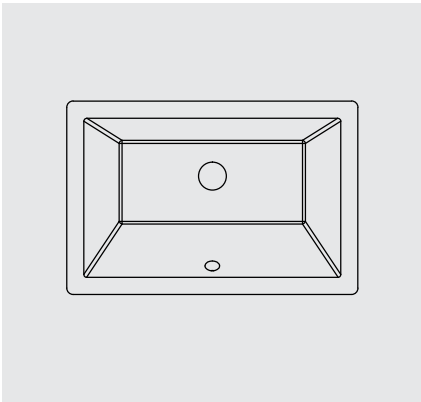

Table of Contents

ORDERING MADE EASY ..... p. 3

PART NUMBER KEYS ..... p. 4

VANITIES

CADE ..... p. 5

CHATHAM ..... p. 6–7

DASHWOOD ..... p. 8

JUBILEE ..... p. 9

KATARA ..... p. 10

PASCAL ..... p. 11

PERCIVAL ..... p. 12

THEODORA ..... p. 13

WAVECREST ..... p. 14

RETIRED VANITIES

ADDINGTON ..... p. 15

ADLER ..... p. 16

ASTORIA ..... p. 17

CLAIREMONT ..... p. 18

COMPTON ..... p. 19

DOUGLAS ..... p. 20

JENSEN ..... p. 20

SAVINO ..... p. 21

TOPS ..... p. 22–29

SIDESPLASHES ..... p. 30

BOWLS ..... p. 30

WOOD FRAME MIRRORS ..... p. 31–35

METAL FRAME MIRRORS ..... p. 36

SPECIFICATION DRAWINGS

ADDINGTON ..... p. 37

ADLER ..... p. 37

ASTORIA ..... p. 38

CADE ..... p. 38

CHATHAM ..... p. 39

CLAIREMONT ..... p. 39

COMPTON ..... p. 40

DASHWOOD ..... p. 40

DOUGLAS ..... p. 41

JENSEN ..... p. 41

JUBILEE ..... p. 42

KATARA ..... p. 43

PASCAL ..... p. 44

PERCIVAL ..... p. 45

SAVINO ..... p. 45

THEODORA ..... p. 46

WAVECREST ..... p. 46

TOPS ..... p. 47–52

BOWLS ..... p. 53

MIRRORS ..... p. 53–55

WARRANTY ..... p. 56

Prices are subject to change

JEFFREY ALEXANDER®
by Hardware Resources