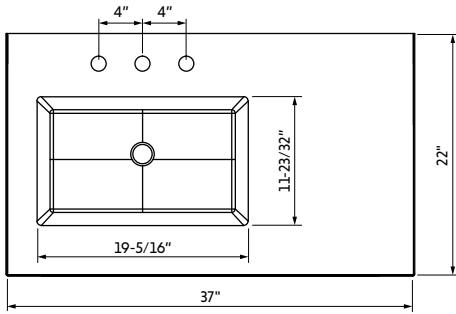

TOPR37LACAD-ADD*