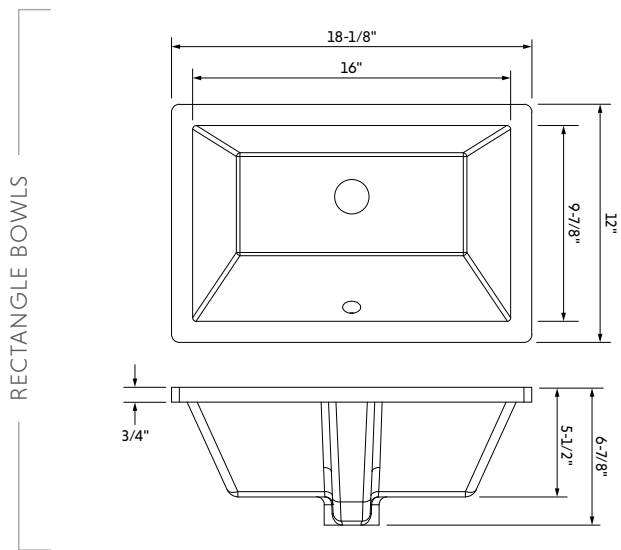

TOPR49xxCOM

TOPR61xxCOM

Bowl Specifications

VN2-OVAL-15

VN2-RECT-16

VN2-RECT-19

Mirror Specifications

xx = finish placeholder