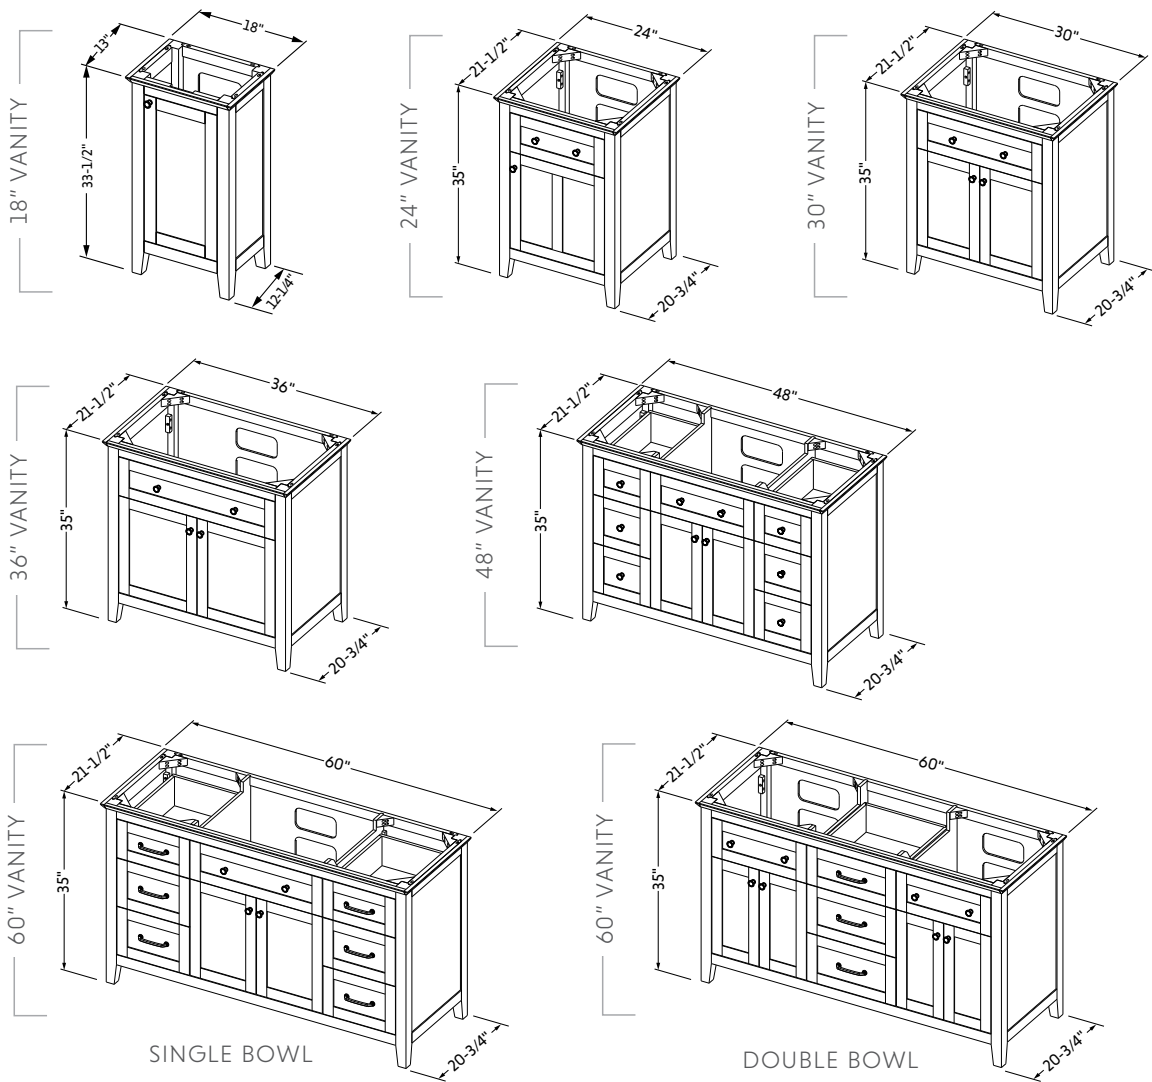

Vanity Specifications

JEFFREY ALEXANDER®
by Hardware Resources

CHATHAM