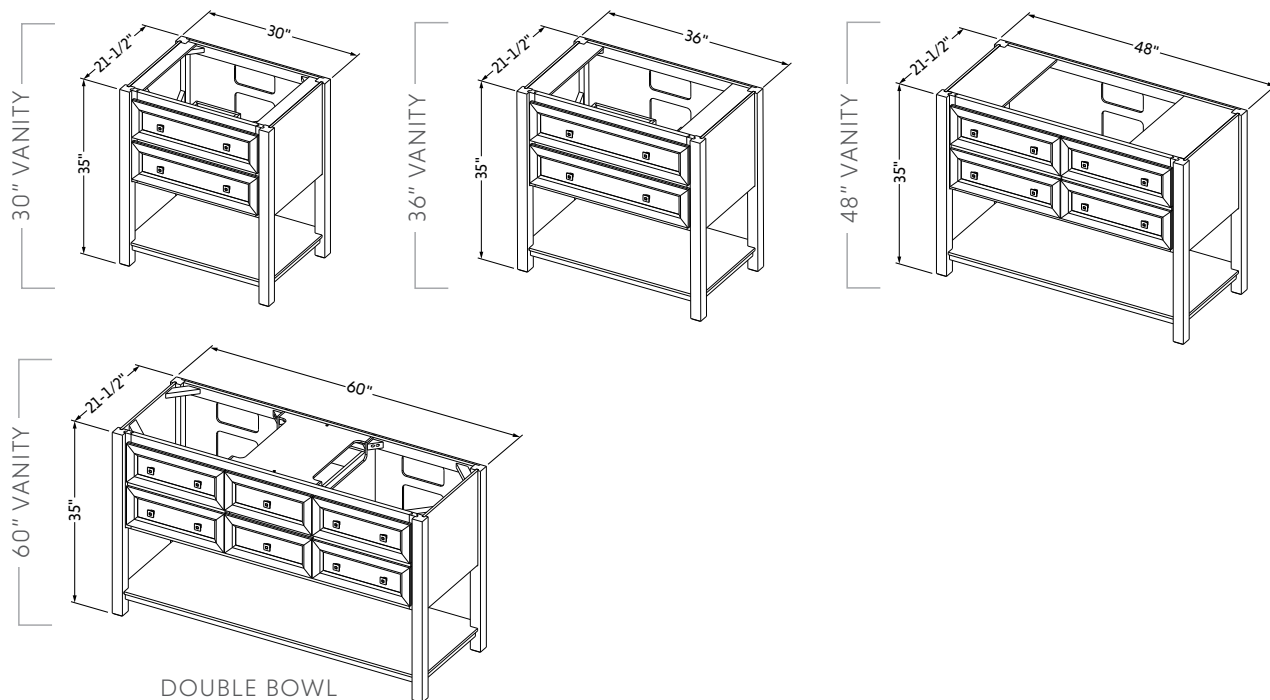

ADLER - RETIRED