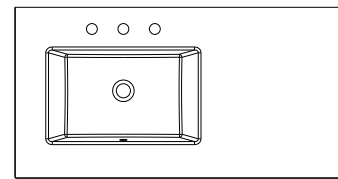

TOPR43RE-LFT