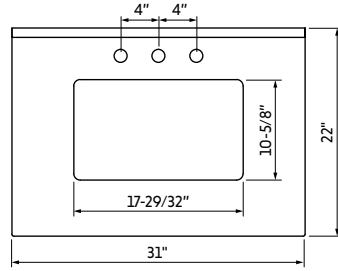

RECTANGLE BOWL

The below vanity tops with rectangle cutouts fit all of the vanity collections (except Clairemont & Compton). Special top configurations are marked with asterisks. xx = top material placeholder

TOPR31xx

*Fits the 36" Cade, Dashwood, Jubilee, Katara, Pascal, Percival, Theodora, and Addington vanities only. **Fits the 36" Astoria vanity only.

***Fits the 60" single bowl vanity only. ****Fits the 42" Dashwood, Jubilee, Katara, and Pascal vanities only. *****Only available in White Quartz top material.