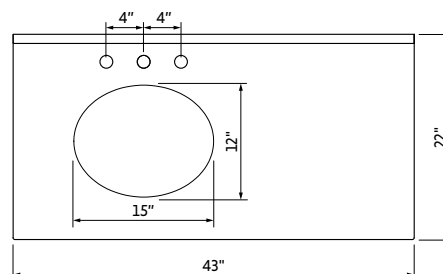

TOPO43xx-LFT***