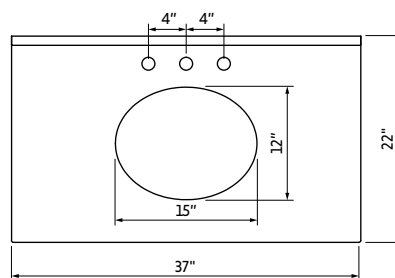

OVAL BOWL

The below vanity tops with oval cutouts fit all of the vanity collections (except Clairemont & Compton). Special top configurations are marked with asterisks. xx = top material placeholder

TOPO37xx

*Fits the 36" Cade, Dashwood, Jubilee, Katara, Pascal, Percival, Theodora, and Addington vanities only.

**Fits the 36" Astoria vanity only. ***Fits the 60" single bowl vanity only. ****Fits the 42" Dashwood, Jubilee, Katara, and Pascal vanities only.