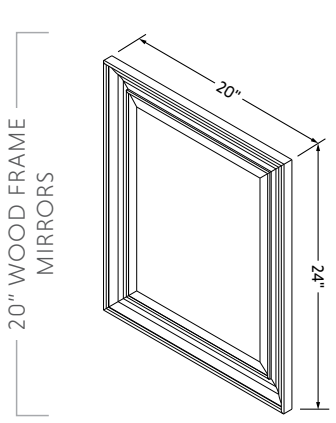

MIR2DOU-20-xx