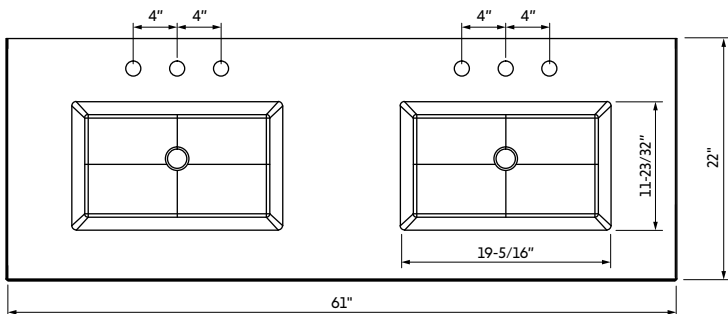

TOPR61LA

*Fits the 36" Cade, Dashwood, Jubilee, Katara, Pascal, Percival, Theodora, and Addington vanities only.

**Fits the 36" Astoria vanity only. ***Fits the 60" single bowl vanity only