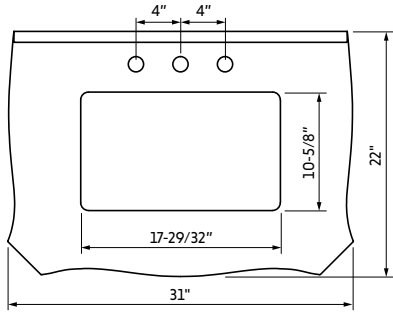

RECTANGLE BOWL: CLAIREMONT & COMPTON VANITIES

The below vanity tops with rectangle cutouts fit the Clairemont and Compton collections which have custom-shaped tops.
xx = top material placeholder

CLAIREMONT

TOPR31xxCLA