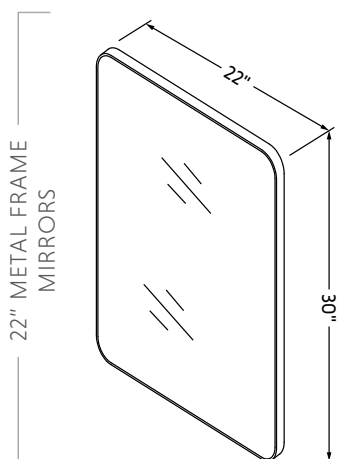

Mirror Specifications

xx = finish placeholder

JEFFREY ALEXANDER®
by Hardware Resources

MIR2CHA-40-xx

MIR2DOU-42-xx

MIR2CHA-44-xx

VMIR-METC-30xx

VMIR-METR-22xx