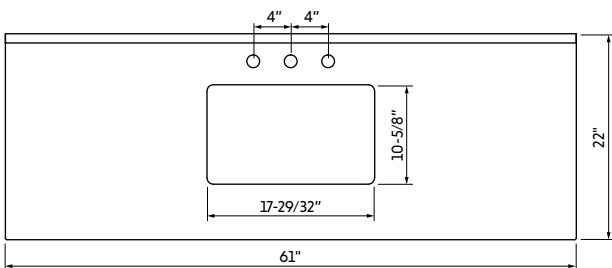

TOPR61Sxx***