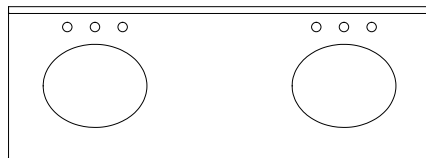

Coordinating sidesplashes, bowls (page 30), and mirrors (pages 31-36) are available.

4" tall backsplash included with each top except Lavante & White Resin

TOPO61xx