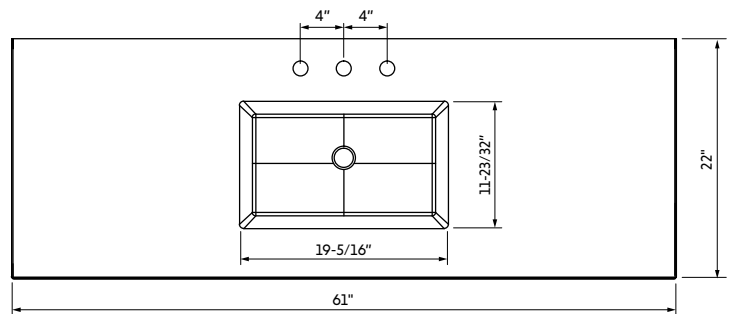

TOPR61SLA***