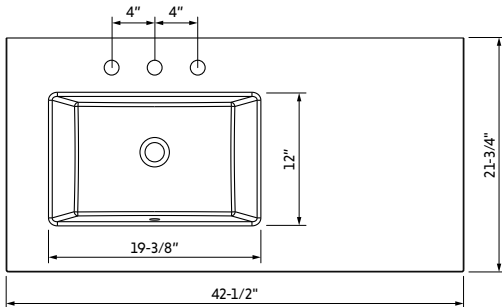

TOPR43xx-LFT***