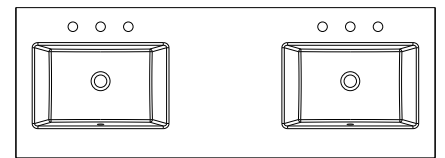

Coordinating sidesplashes, bowls (page 30), and mirrors (pages 31-36) are available.

4" tall backsplash included with each top except Lavante & White Resin

TOPO61xx

TOPR61xx

TOPR61LA*/TOPR61RE (integrated bowl)