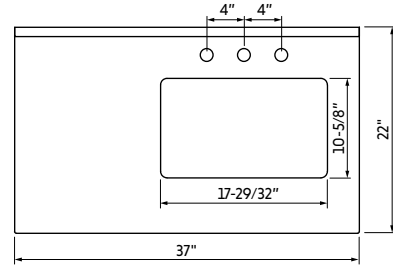

TOPR37xxAST**