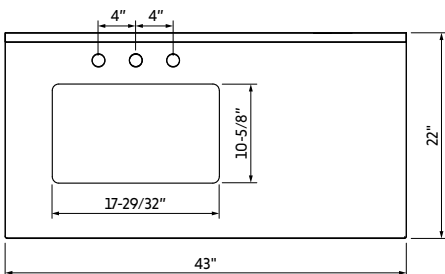

TOPR43xx-LFT****