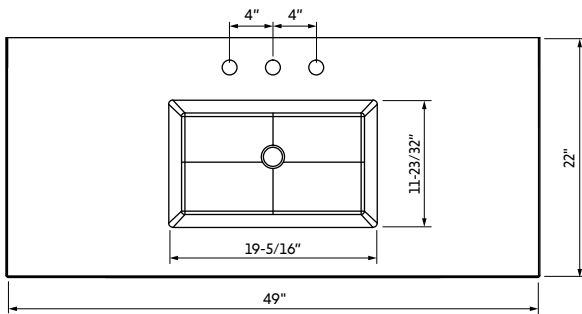

INTEGRATED BOWL: LAVANTE MATERIAL

The below vanity tops with integrated rectangle bowl fit all of the vanity collections (except Clairemont & Compton). Special top configurations are marked with asterisks.

TOPR49LA

*Fits the 36" Cade, Dashwood, Jubilee, Katara, Pascal, Percival, Theodora, and Addington vanities only.

**Fits the 36" Astoria vanity only. ***Fits the 60" single bowl vanity only