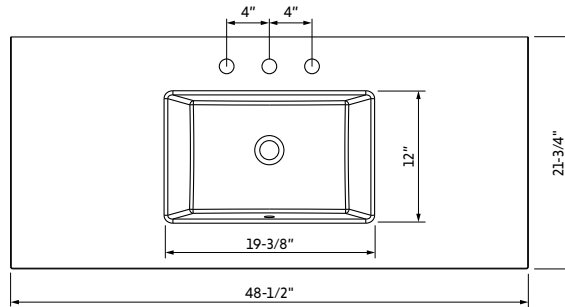

INTEGRATED BOWL: WHITE RESIN MATERIAL

The below vanity tops with integrated rectangle bowl fit all of the vanity collections (except Clairemont & Compton). Special top configurations are marked with asterisks. These vanity tops are designed to have 1/4" overhang on the sides and front of the vanity.

TOPR49xx

*Fits the 36" Cade, Dashwood, Jubilee, Katara, Pascal, Percival, Theodora, and Addington vanities only.

**Fits the 60" single bowl vanity only. ***Fits the 42" Dashwood, Jubilee, Katara, and Pascal vanities only.