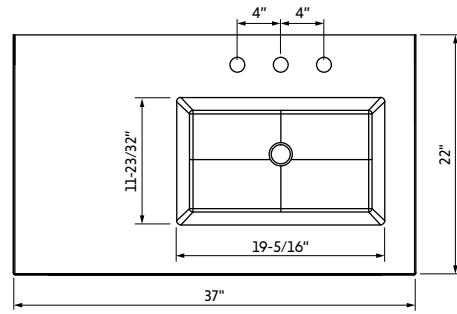

TOPR37LAAST**