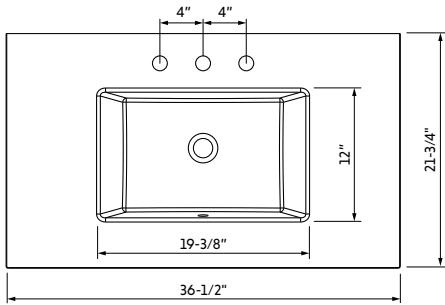

INTEGRATED BOWL: WHITE RESIN MATERIAL

The below vanity tops with integrated rectangle bowl fit all of the vanity collections (except Clairemont & Compton). Special top configurations are marked with asterisks. These vanity tops are designed to have 1/4" overhang on the sides and front of the vanity.

TOPR37xx

*Fits the 36" Cade, Dashwood, Jubilee, Katara, Pascal, Percival, Theodora, and Addington vanities only.

**Fits the 60" single bowl vanity only. ***Fits the 42" Dashwood, Jubilee, Katara, and Pascal vanities only.