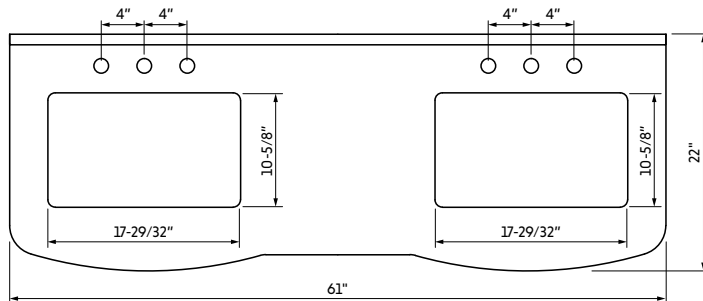

TOPR49xxCOM

TOPR61xxCOM

Bowl Specifications

VN2-OVAL-15

VN2-RECT-16

VN2-RECT-19

Mirror Specifications

xx = finish placeholder