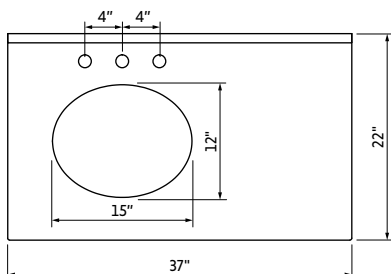

TOPO37xxCAD-ADD*