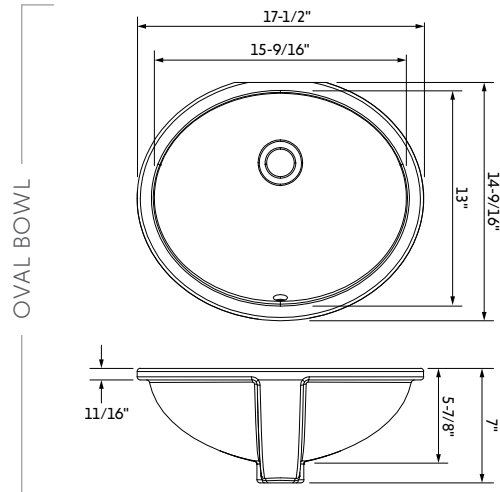

TOPR49xxCOM

TOPR61xxCOM

Bowl Specifications

VN2-OVAL-15

VN2-RECT-16

VN2-RECT-19

Mirror Specifications

xx = finish placeholder