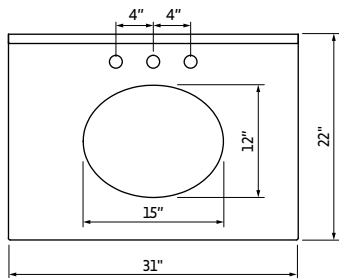

OVAL BOWL

The below vanity tops with oval cutouts fit all of the vanity collections (except Clairemont & Compton). Special top configurations are marked with asterisks. xx = top material placeholder

TOPO31xx

*Fits the 36" Cade, Dashwood, Jubilee, Katara, Pascal, Percival, Theodora, and Addington vanities only.

**Fits the 36" Astoria vanity only. ***Fits the 60" single bowl vanity only. ****Fits the 42" Dashwood, Jubilee, Katara, and Pascal vanities only.