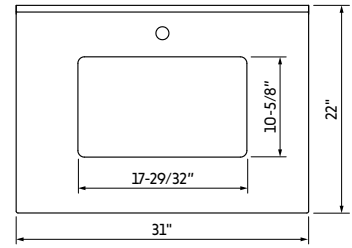

TOPR31WQ-1****