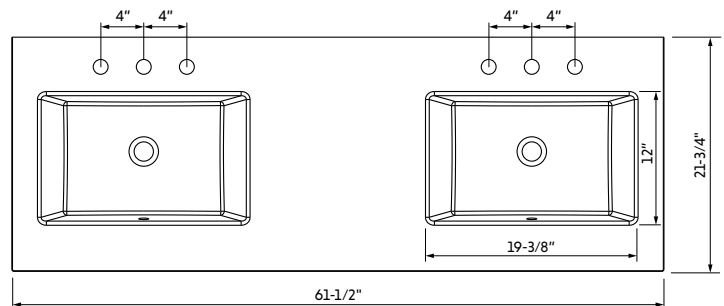

TOPR61xx

*Fits the 36" Cade, Dashwood, Jubilee, Katara, Pascal, Percival, Theodora, and Addington vanities only.

**Fits the 60" single bowl vanity only. ***Fits the 42" Dashwood, Jubilee, Katara, and Pascal vanities only.