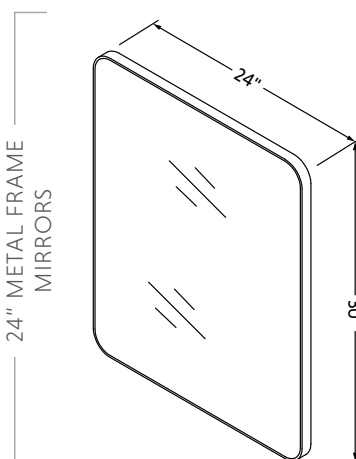

Mirror Specifications

xx = finish placeholder

JEFFREY ALEXANDER®
by Hardware Resources

MIR2CHA-40-xx

MIR2DOU-42-xx

MIR2CHA-44-xx

VMIR-METC-30xx

VMIR-METR-22xx