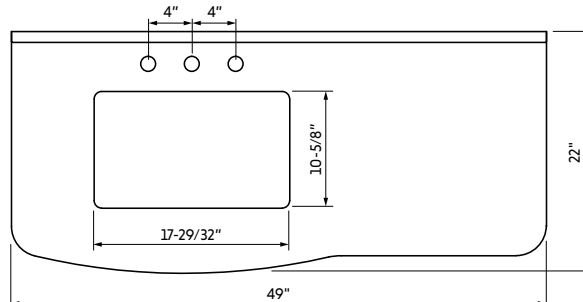

TOPR49xxCOM