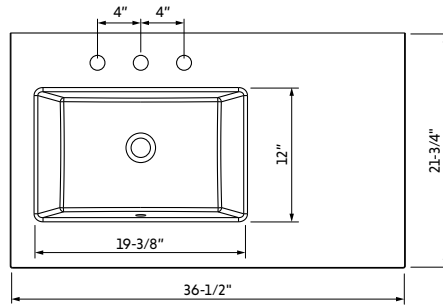

TOPR37xxCAD-ADD*