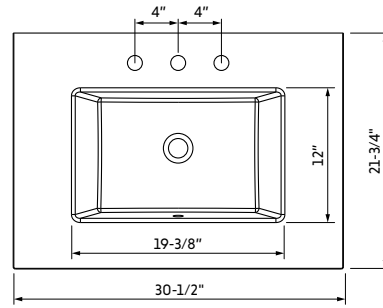

INTEGRATED BOWL: WHITE RESIN MATERIAL

The below vanity tops with integrated rectangle bowl fit all of the vanity collections (except Clairemont & Compton). Special top configurations are marked with asterisks. These vanity tops are designed to have 1/4" overhang on the sides and front of the vanity.

TOPR31xx

*Fits the 36" Cade, Dashwood, Jubilee, Katara, Pascal, Percival, Theodora, and Addington vanities only.

**Fits the 60" single bowl vanity only. ***Fits the 42" Dashwood, Jubilee, Katara, and Pascal vanities only.