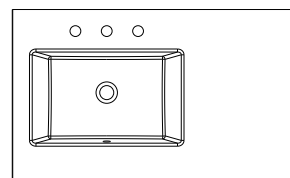

Coordinating sidesplashes, bowls (page 30), and mirrors (pages 31-36) are available.

4" tall backsplash included with each top except Lavante & White Resin

TOPR37xx

TOPR37xxAST*

TOPR37xxCAD-ADD

TOPR37LA*/TOPR37RE
(integrated bowl)