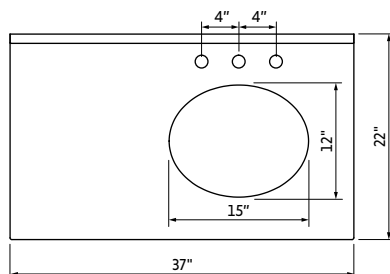

TOPO37xxAST**