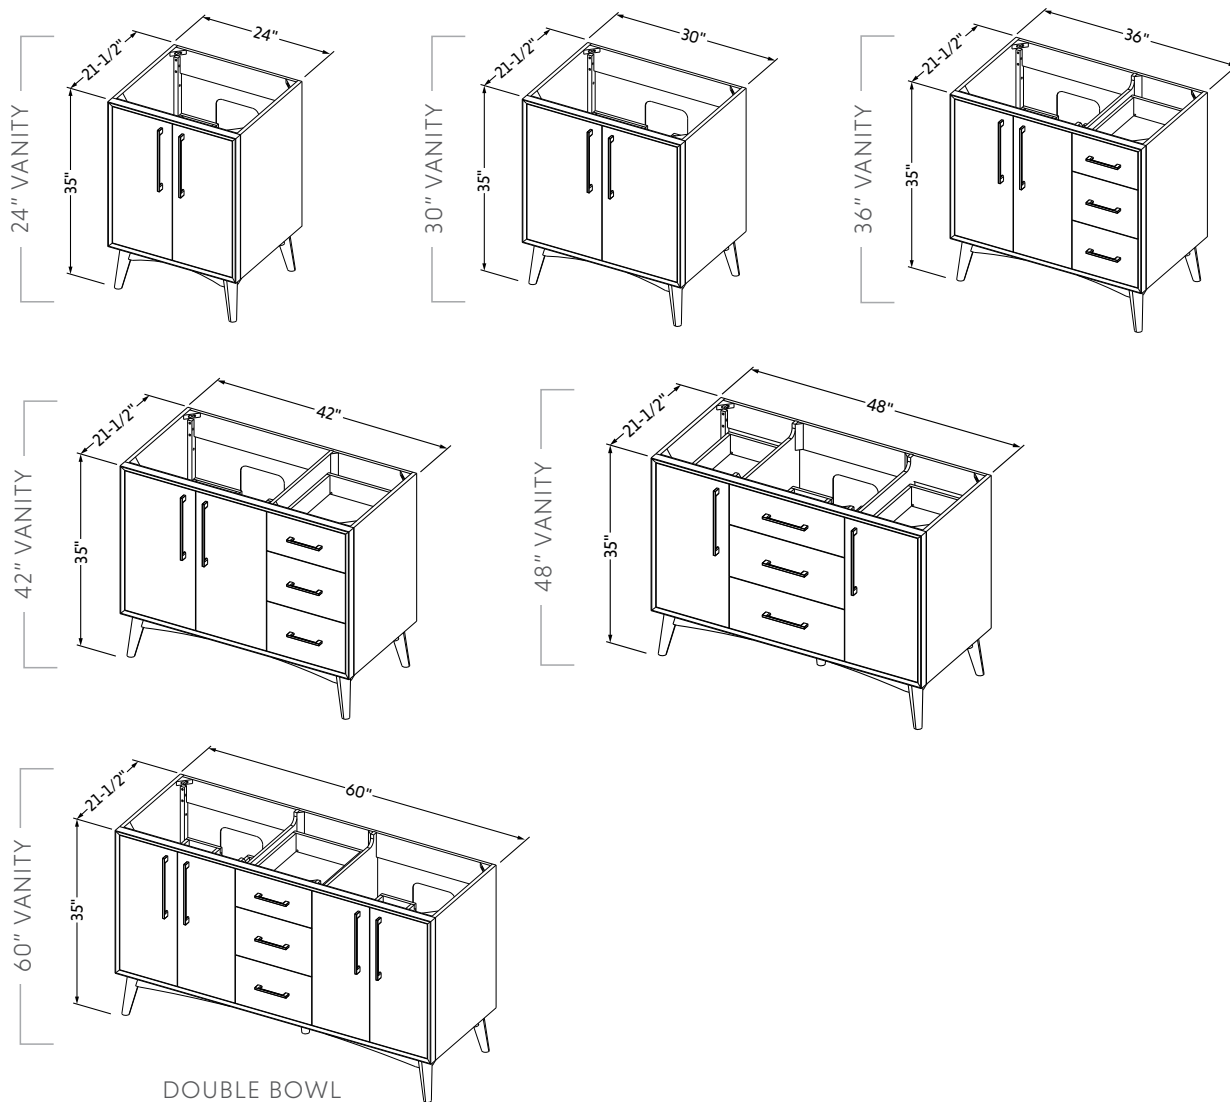

JEFFREY ALEXANDER®
by Hardware Resources

CHATHAM

CLAIREMONT - RETIRED

Vanity Specifications

JEFFREY ALEXANDER®
by Hardware Resources

COMPTON - RETIRED

DASHWOOD

Vanity Specifications