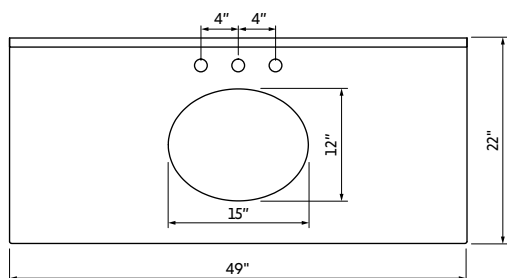

OVAL BOWL

The below vanity tops with oval cutouts fit all of the vanity collections (except Clairemont & Compton). Special top configurations are marked with asterisks. xx = top material placeholder

TOPO49xx

*Fits the 36" Cade, Dashwood, Jubilee, Katara, Pascal, Percival, Theodora, and Addington vanities only.

**Fits the 36" Astoria vanity only. ***Fits the 60" single bowl vanity only. ****Fits the 42" Dashwood, Jubilee, Katara, and Pascal vanities only.