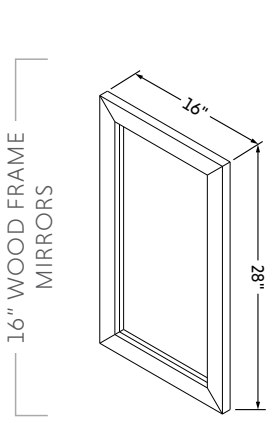

TOPR49xxCOM

TOPR61xxCOM

Bowl Specifications

VN2-OVAL-15

VN2-RECT-16

VN2-RECT-19

Mirror Specifications

xx = finish placeholder