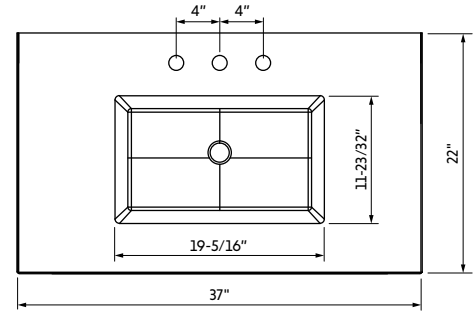

INTEGRATED BOWL: LAVANTE MATERIAL

The below vanity tops with integrated rectangle bowl fit all of the vanity collections (except Clairemont & Compton). Special top configurations are marked with asterisks.

TOPR37LA

*Fits the 36" Cade, Dashwood, Jubilee, Katara, Pascal, Percival, Theodora, and Addington vanities only.

**Fits the 36" Astoria vanity only. ***Fits the 60" single bowl vanity only