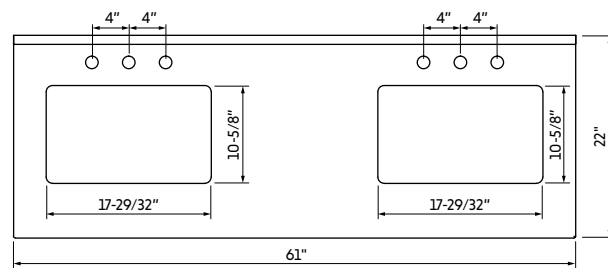

TOPR61xx

*Fits the 36" Cade, Dashwood, Jubilee, Katara, Pascal, Percival, Theodora, and Addington vanities only. **Fits the 36" Astoria vanity only.

***Fits the 60" single bowl vanity only. ****Fits the 42" Dashwood, Jubilee, Katara, and Pascal vanities only. *****Only available in White Quartz top material.