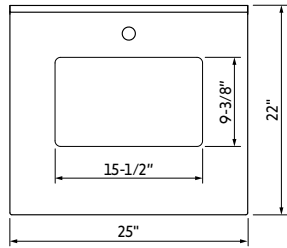

TOPR25WQ-1****