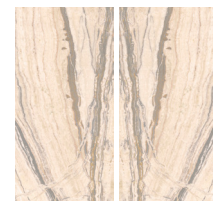

Bookmatch
Pattern BA

Bookmatch Patterns available for all colors.

Single panels are sold each and in bulk pack of 10 wall panels in same color and are trimmable. Bookmatch panel only comes in 39" wide, but are available in 36 x 96 and 48 x 96.