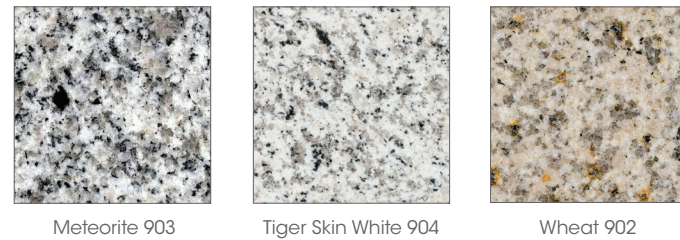

## CULTURED MARBLE

- Available in either recessed oval or flush rectangle bowl in popular standard sizes
- All-in-one design for easy cleaning
- Wear-resistant top coat provides durability and lasting beauty
- Pre-drilled faucet holes
- 3/4" thickness

## NATURAL GRANITE

- Installed oval or rectangle bowl included
- Variety of bowl sizes and colors available
- Pre-drilled faucet holes with multiple configurations
- Five decorative profile options
- 3/4" thickness with a 1-1/4" thickness option