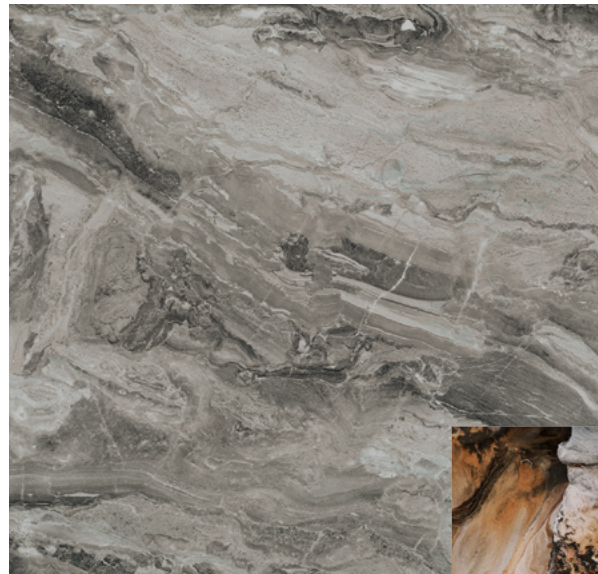

Arezzo

W7041

This large-scale marble design blends light tan, warm taupe and deep brown in bold movements.

THE ULTIMATE WATER-PROOF SURFACE

Wetwall
A WILSONART COMPANY

Aria White

W7001

Solid white color laminate design.