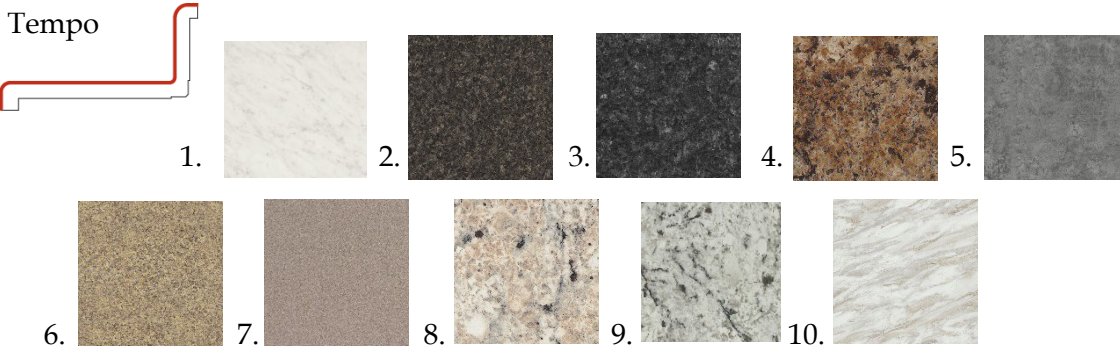

QUICK SHIP

STOCK LAMINATE

1-2 week lead time

(Stock sizing consists of standard kitchen depth 25 1/4", 27" bars, and 36" bars)

1. White Carrara 4924-38	2. Labrador Granite 3692-58	3. Midnight Stone 3460-58
4. Butterum Granite 7732-58	5. Elemental Concrete 8830-58	6. Milano Quartz 4726-60
7. Canyon Zephyr 4842-60	8. Ouro Romano 9277-46	9. White Ice Granite 9476-58
10. Drama Marble 5010-07		

(Sold in 2' increments)

Color Finish	25" KITCHEN	27" BAR	36" BAR
-58 / -60 (1-8)	\$	\$	\$\$
-46 / -07 (9-11)	\$	\$\$	\$\$\$
-52 (12)	\$	\$\$	\$\$\$

1. Dolce Vita 3420-46 Standard backsplash	2. Blackstar Granite Decktop No backsplash (S/R)	3. Marmo Bianco 1885-07 Decktop No Backsplash (S/R)
4. Typhoon Ice 4952-22 Standard backsplash		

(Sold in 2' increments)

Color Finish	25" KITCHEN	27" BAR	36" BAR
-34 / -46	\$	\$\$	\$\$\$\$
-RD	\$\$	\$\$\$	\$\$\$\$

Ora

1. Carrara Bianco 6696-43	2. Calacatta Marble 3460-11	3. Café Azul 6319-FXRD
---------------------------	-----------------------------	------------------------

Ora

4. White Juparana 4931-38	5. Ouro Romano 9277-46	
---------------------------	------------------------	--

Barcelona

(Sold in 2' increments)

Color Finish	25" KITCHEN	27" BAR	36" BAR
-43 / -38	\$	\$\$	\$\$\$
-46 / -07	\$	\$\$	\$\$\$\$
-FXRD	\$\$	\$\$\$\$	\$\$\$\$\$