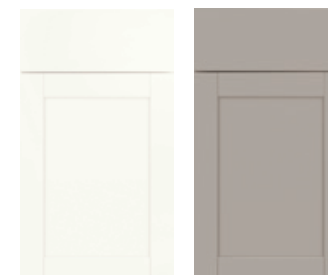

ELLIOT

Arctic SmartShield   Lunar SmartShield

Bring the Beauty of the Indoors Out.