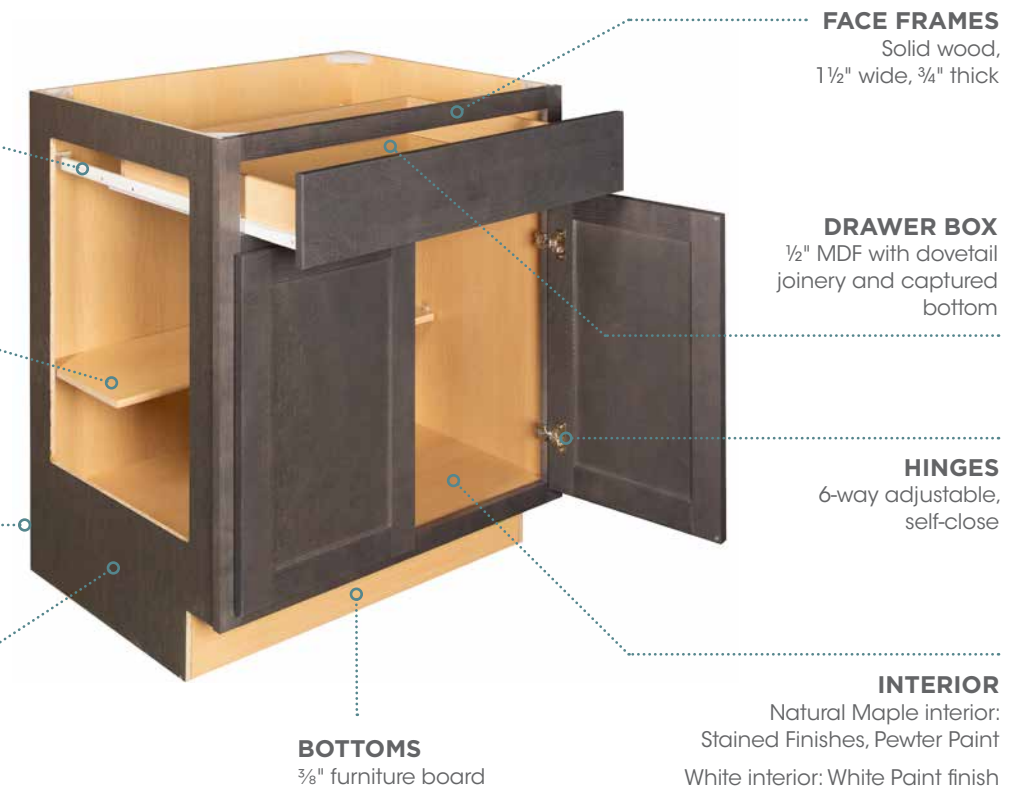

WOLF HOME PRODUCTS®

C A B I N E T R Y

BUILDERS MARK™
FROM **wolf** HOME PRODUCTS®

TEMPO SERIES

THE PERFECT RHYTHM OF QUALITY & CONSISTENCY.

True to its name, Builders Mark™ cabinets offer designers, contractors, and builders ample design opportunities at an extremely affordable price point. The Tempo series — a collection of four popular finish options — is our renewed commitment to bringing you pocket-friendly style that you can trust.

SAWYER DOOR STYLE

White Paint Pewter Paint Grey Stain Dark Sable Stain

CABINET FEATURES

- » Standard overlay mortise and tenon door
- » Paint — HDF drawer front and door with recessed MDF center panel
- » Stain — Maple drawer front and door with recessed veneer center panel
- » 3/8" furniture board sides, top and bottom
- » 1/2" bullnosed MDF shelves
- » MDF drawer box with dovetail joinery
- » Side-mounted epoxy drawer guides
- » Six-way adjustable, self-close hinges
- » Hidden furniture board hanging rails top and bottom

CABINET CONSTRUCTION

DRAWER GLIDES
Side-mounted, epoxy coated glides

SHELVES
1/2" MDF, adjustable with locking shelf clip

BACKS
3/8" furniture board

END PANELS
3/8" furniture board with color matching exterior