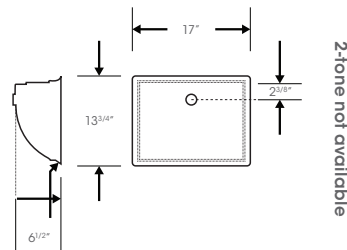

#### 104-Malibu-(oval)

Minimum bowl placement from edge of top-10"

**Available in**

Custom Tops | Single Bowl Standard

#### 106-Super Bowl-(rectangle)

Minimum bowl placement from edge of top-12"

**Available in**

Custom Tops

#### 500-Gatsby Bowl-Exclusive

Minimum bowl placement from edge of top-12"

**A Overflow option not Available in**

Custom Tops

#### 126-Cambria

Minimum bowl placement from edge of top 12"

Minimum Size of Vanity Top: 22 in. (53.3 cm) deep  
 Minimum Size of Cabinet: 21 in. (50.8 cm) deep  
 Capacity of Bowl: 3 gal. (11.4 liters)