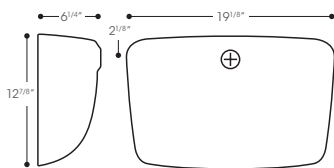

#### 101-Laguna-(recessed)

Minimum bowl placement from edge of top-12 1/2"

**Available in**

All Standard Dripless | All Standard Square | Custom Tops

#### 103-Royale-(recessed rectangle)

Minimum bowl placement from edge of top-12 1/2"

**Available in**

Single Bowl | Standard Dripless Custom Tops

#### 104-Malibu-(oval)

Minimum bowl placement from edge of top-10"

**Available in**

Custom Tops | Single Bowl Standard

#### 106-Super Bowl-(rectangle)

Minimum bowl placement from edge of top-12"

**Available in**

Custom Tops