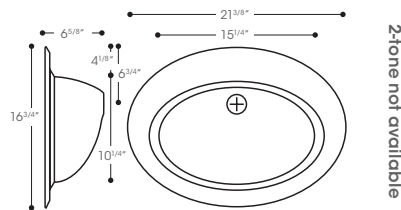

#### 126-Cambria

Minimum bowl placement from edge of top 12"

Minimum Size of Vanity Top: 22 in. (53.3 cm) deep  
 Minimum Size of Cabinet: 21 in. (50.8 cm) deep  
 Capacity of Bowl: 3 gal. (11.4 liters)

### BOWLS FOR 17-19" DEEP VANITIES

All of following bowl styles are available in Custom Top Configurations

#### 100-Catalina-(oval)

Minimum bowl placement from edge of top-9"

Available in  
 17" Standard Dripless | Custom Tops

#### 110-Monterey-(recessed oval)

Minimum bowl placement from edge of top-12"

Available in  
 19" Standard Dripless Tops | Custom Tops