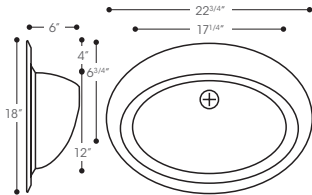

### BOWLS FOR 22" VANITIES

All of following bowl styles are available in Custom Top Configurations

#### 101-Laguna-(recessed)

Minimum bowl placement from edge of top-12 1/2"

**Available in**

All Standard Dripless | All Standard Square | Custom Tops

#### 103-Royale-(recessed rectangle)

Minimum bowl placement from edge of top-12 1/2"

**Available in**

Single Bowl | Standard Dripless Custom Tops

#### 126-Cambria

Minimum bowl placement from edge of top 12"

Minimum Size of Vanity Top: 22 in. (53.3 cm) deep  
 Minimum Size of Cabinet: 21 in. (50.8 cm) deep  
 Capacity of Bowl: 3 gal. (11.4 liters)