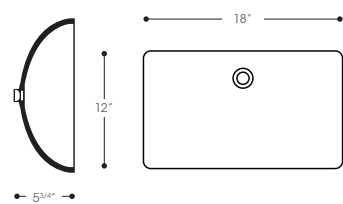

#### 126-Cambria

Minimum bowl placement from edge of top 12"

Minimum Size of Vanity Top: 22 in. (53.3 cm) deep  
 Minimum Size of Cabinet: 21 in. (50.8 cm) deep  
 Capacity of Bowl: 3 gal. (11.4 liters)

#### 100-Catalina-(oval)

Minimum bowl placement from edge of top-9"

Available in  
 17" Standard Dripless | Custom Tops

#### 110-Monterey-(recessed oval)

Minimum bowl placement from edge of top-12"

Available in  
 19" Standard Dripless Tops | Custom Tops

#### 115-Wave Bowl-(designer)

Minimum bowl placement from edge of top-12"

Overflow option not available