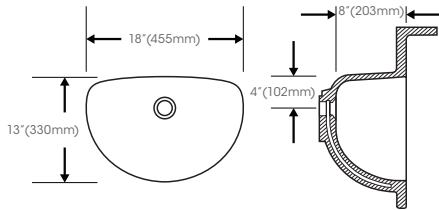

#### 501-Aspen Bowl-Exclusive

Minimum bowl placement from edge of top-12"

**Overflow option not available**

Revised 7/17/2020

#### 115-Wave Bowl-(designer)

Minimum bowl placement from edge of top-12"

Overflow option not available

#### 126-Cambria

Minimum bowl placement from edge of top 12"

Minimum Size of Vanity Top: 22 in. (53.3 cm) deep  
 Minimum Size of Cabinet: 21 in. (50.8 cm) deep  
 Capacity of Bowl: 3 gal. (11.4 liters)

#### 116-Super Wave

Minimum bowl placement from edge of top 14"

**Overflow option not available**

Minimum Size of Vanity Top: 22 in. (48.3 cm) deep  
 Minimum Size of Cabinet: 21 in. (45.7 cm) deep  
 Capacity of Bowl: 3.75 gal. (12.4 liters)