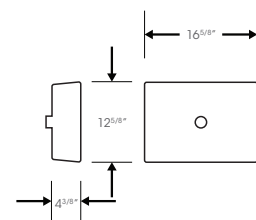

#### 106-Super Bowl-(rectangle)

Minimum bowl placement from edge of top-12"

**Available in**

Custom Tops

#### 500-Gatsby Bowl-Exclusive

Minimum bowl placement from edge of top-12"

**A Overflow option not Available in**

Custom Tops

#### 501-Aspen Bowl-Exclusive

Minimum bowl placement from edge of top-12"

**Overflow option not available**

Revised 7/17/2020

#### 126-Cambria

Minimum bowl placement from edge of top 12"

Minimum Size of Vanity Top: 22 in. (53.3 cm) deep  
 Minimum Size of Cabinet: 21 in. (50.8 cm) deep  
 Capacity of Bowl: 3 gal. (11.4 liters)