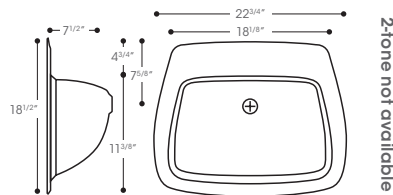

#### 101-Laguna-(recessed)

Minimum bowl placement from edge of top-12 1/2"

**Available in**

All Standard Dripless | All Standard Square | Custom Tops

#### 103-Royale-(recessed rectangle)

Minimum bowl placement from edge of top-12 1/2"

**Available in**

Single Bowl | Standard Dripless Custom Tops

#### 126-Cambria

Minimum bowl placement from edge of top 12"

Minimum Size of Vanity Top: 22 in. (53.3 cm) deep  
 Minimum Size of Cabinet: 21 in. (50.8 cm) deep  
 Capacity of Bowl: 3 gal. (11.4 liters)

#### 116-Super Wave

Minimum bowl placement from edge of top 14"

**Overflow option not available**

Minimum Size of Vanity Top: 22 in. (48.3 cm) deep  
 Minimum Size of Cabinet: 21 in. (45.7 cm) deep  
 Capacity of Bowl: 3.75 gal. (12.4 liters)