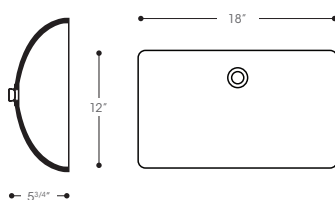

#### 500-Gatsby Bowl-Exclusive

Minimum bowl placement from edge of top-12"

**A Overflow option not Available in**

Custom Tops

#### 501-Aspen Bowl-Exclusive

Minimum bowl placement from edge of top-12"

**Overflow option not available**

Revised 7/17/2020

#### 115-Wave Bowl-(designer)

Minimum bowl placement from edge of top-12"

Overflow option not available

#### 126-Cambria

Minimum bowl placement from edge of top 12"

Minimum Size of Vanity Top: 22 in. (53.3 cm) deep  
 Minimum Size of Cabinet: 21 in. (50.8 cm) deep  
 Capacity of Bowl: 3 gal. (11.4 liters)