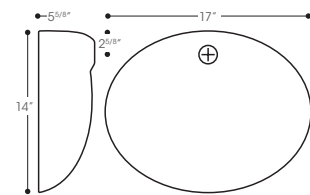

#### 101-Laguna-(recessed)

Minimum bowl placement from edge of top-12 1/2"

**Available in**

All Standard Dripless | All Standard Square | Custom Tops

#### 103-Royale-(recessed rectangle)

Minimum bowl placement from edge of top-12 1/2"

**Available in**

Single Bowl | Standard Dripless Custom Tops

#### 104-Malibu-(oval)

Minimum bowl placement from edge of top-10"

**Available in**

Custom Tops | Single Bowl Standard

#### 126-Cambria

Minimum bowl placement from edge of top 12"

Minimum Size of Vanity Top: 22 in. (53.3 cm) deep  
 Minimum Size of Cabinet: 21 in. (50.8 cm) deep  
 Capacity of Bowl: 3 gal. (11.4 liters)