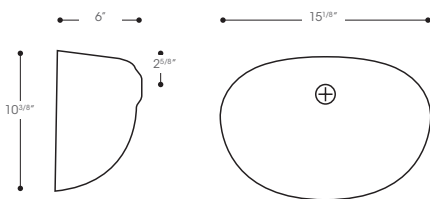

#### 126-Cambria

Minimum bowl placement from edge of top 12"

Minimum Size of Vanity Top: 22 in. (53.3 cm) deep  
 Minimum Size of Cabinet: 21 in. (50.8 cm) deep  
 Capacity of Bowl: 3 gal. (11.4 liters)

#### 116-Super Wave

Minimum bowl placement from edge of top 14"

**Overflow option not available**

Minimum Size of Vanity Top: 22 in. (48.3 cm) deep  
 Minimum Size of Cabinet: 21 in. (45.7 cm) deep  
 Capacity of Bowl: 3.75 gal. (12.4 liters)

### BOWLS FOR 17-19" DEEP VANITIES

All of following bowl styles are available in Custom Top Configurations

#### 100-Catalina-(oval)

Minimum bowl placement from edge of top-9"

Available in  
 17" Standard Dripless | Custom Tops