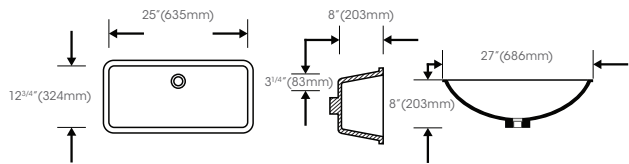

#### 126-Cambria

Minimum bowl placement from edge of top 12"

Minimum Size of Vanity Top: 22 in. (53.3 cm) deep  
 Minimum Size of Cabinet: 21 in. (50.8 cm) deep  
 Capacity of Bowl: 3 gal. (11.4 liters)

#### 116-Super Wave

Minimum bowl placement from edge of top 14"

**Overflow option not available**

Minimum Size of Vanity Top: 22 in. (48.3 cm) deep  
 Minimum Size of Cabinet: 21 in. (45.7 cm) deep  
 Capacity of Bowl: 3.75 gal. (12.4 liters)