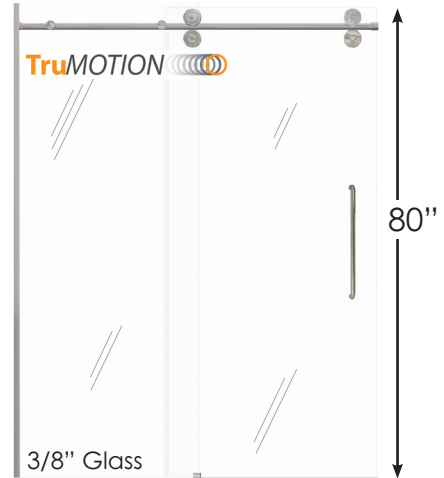

TEUTONIC PLUS BARN DOOR

▲ **SMPBT608010L**

Available in Polished Chrome, Brushed Stainless, and Matte Black

Additionally, it includes the Jolie Grab Bar Shelf, the Storage Pod, The Penelope Seat and the HansGrohe Croma Shower System.