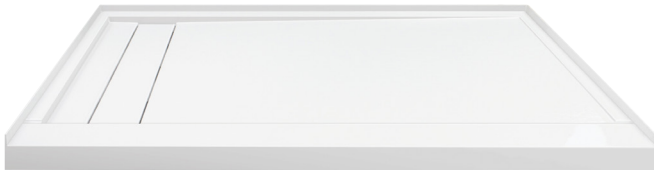

Our Compressed Solid Surface walls will stand the test of time. Our Compressed Solid Surface walls are stamped at 1 ton per square inch and feature colors throughout the products.

*All wall kits come with aluminum colored trim to match polished chrome and brushed nickel , any other colors would need to be ordered individually

Textured Dark Grey Herringbone
440 □

Glossy White Hexagon
631 □

INDIVIDUAL MATCHING
WALL PANEL/CEILING PANEL

36" x 96"

48" x 96"

60" x 96"

Available in Any Wall
Patterns on Previous Page

◀ 631 | **HEXAGON**
Shower Space
Finish: Glossy White

BRONZE SERIES - Package Accessories Included

The Bronze Series includes the FLU shower base for easy access, which is designed to replace existing bathtub drain locations. It also includes the Cecelia By-Pass shower door, which shows off a modern look, and is made with easy to clean Nano coated glass.