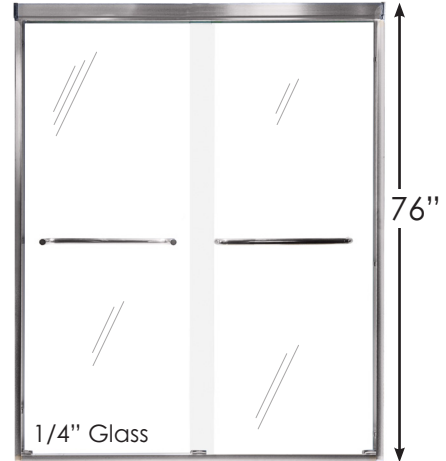

Our Compressed Solid Surface walls will stand the test of time. Our Compressed Solid Surface walls are stamped at 1 ton per square inch and feature colors throughout the products.

*All wall kits come with aluminum colored trim to match polished chrome and brushed nickel , any other colors would need to be ordered individually

Textured Dark Grey Herringbone
440 □

Glossy White Hexagon
631 □

INDIVIDUAL MATCHING
WALL PANEL/CEILING PANEL

36" x 96"

48" x 96"

60" x 96"

Available in Any Wall
Patterns on Previous Page

◀ 631 | **HEXAGON**
Shower Space
Finish: Glossy White

BRONZE SERIES - Package Accessories Included

The Bronze Series includes the FLU shower base for easy access, which is designed to replace existing bathtub drain locations. It also includes the Cecelia By-Pass shower door, which shows off a modern look, and is made with easy to clean Nano coated glass.

**ULTRA LOW TUB
REPLACEMENT END DRAIN**

▲ **SMFLU6032-L/R**

Available in White, Cameo, and Grey

**CECELIA
BY-PASS DOOR**

▲ **SMCBP607606C**

Available in Polished Chrome, Brushed Stainless, and Matte Black

Additionally, it includes the 18" Tyler grab bar, the SMC Storage Caddy, the Moen Cia shower set and the Moen Engage Magnetix.