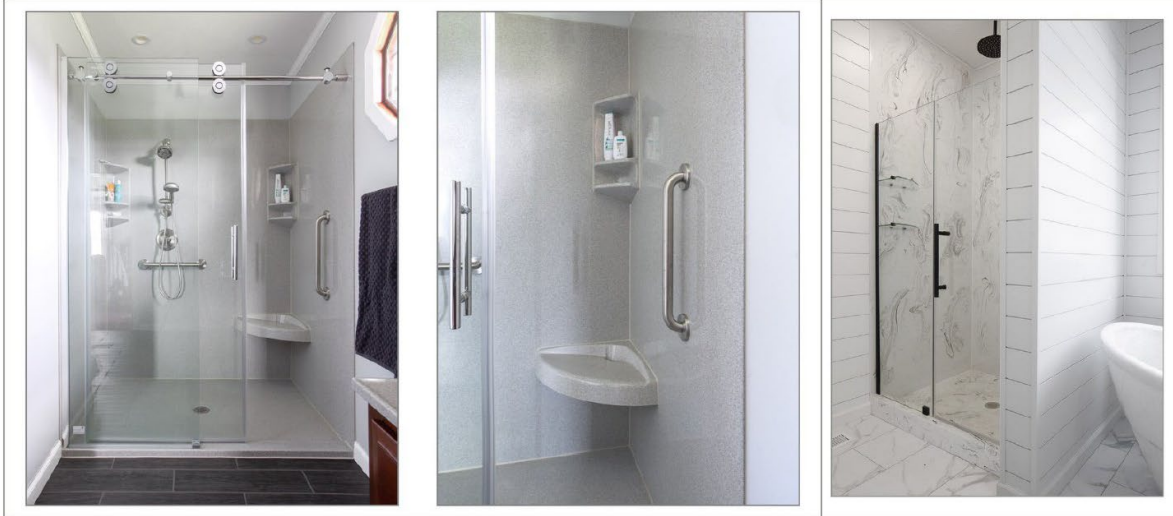

## Classic Marble Company – Shower Walls and Bases

Cultured Marble, Faux Granite, or Onyx.

Shower Bases available up to 72" x 96" – available in Cultured Marble, Onyx, and Granite (Drain must be centered w/ this size base)

Shower base and thresholds can be different colors.

Drain Holes – approx. 3in.

Inside of threshold is  $\frac{3}{4}$ "

Standard Threshold is 5"

Available in Single, Double, Triple or Neo Angle

10 square foot charge minimum

Linear Drains not available

Slip Resistant

Low Threshold is 3"

Add 20% for Matte Finish

Custom sizes available for quote