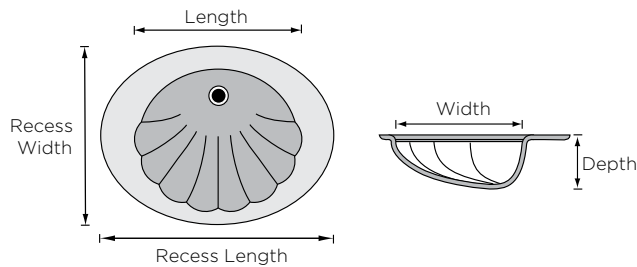

Recessed Oval Bowl (RCO)

	Bowl Size			Recess Size	
	Length	Width	Depth	Length	Width
22" Top	17 3/8"	12 1/8"	6"	23"	18 1/4"
19" Top	15 5/8"	10 5/16"	6"	21 1/4"	16 5/8"

Standard Oval Bowl (O)

	Bowl Size		
	Length	Width	Depth
22" Top	17"	13 5/8"	5 1/2"
19" Top	15 1/4"	11 3/4"	5 5/8"
17" Top	15 5/16"	10 9/16"	6"

Recessed Square Bowl (RSQ)

Limited Sizes & Extended Lead Times

	Bowl Size			Recess Size	
	Length	Width	Depth	Length	Width
22" Top	17 3/4"	11 1/2"	7 1/8"	22 1/2"	18 1/4"
19" Top	16"	10 1/4"	7"	19 1/2"	16"

Rectangular Bowl (RECT)

	Bowl Size		
	Length	Width	Depth
22" Top	17 1/4"	11 1/4"	5 1/2"
19" Top	17 1/4"	11 1/4"	5 1/2"

Recessed Shell Bowl (RSY)

	Bowl Size			Recess Size	
	Length	Width	Depth	Length	Width
22" Top	17 3/8"	12 1/8"	6"	23"	18 1/4"
19" Top	15 5/8"	10 5/16"	6"	21 1/4"	16 5/8"

NOTE: Overall length, width and bowl placement dimensions may vary 1/4" to 1/2".

All integral bowls, regardless of top size or bowl shape, will automatically come with an overflow. If you do NOT want an overflow, you must specify.