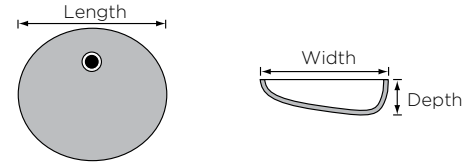

Recessed Oval Bowl (RCO)

	Bowl Size			Recess Size	
	Length	Width	Depth	Length	Width
22" Top	17 3/8"	12 1/8"	6"	23"	18 1/4"
19" Top	15 5/8"	10 5/16"	6"	21 1/4"	16 5/8"

Standard Oval Bowl (O)

	Bowl Size		
	Length	Width	Depth
22" Top	17"	13 5/8"	5 1/2"
19" Top	15 1/4"	11 3/4"	5 5/8"
17" Top	15 5/16"	10 9/16"	6"

Recessed Square Bowl (RSQ)

Limited Sizes & Extended Lead Times

	Bowl Size			Recess Size	
	Length	Width	Depth	Length	Width
22" Top	17 3/4"	11 1/2"	7 1/8"	22 1/2"	18 1/4"
19" Top	16"	10 1/4"	7"	19 1/2"	16"

Rectangular Bowl (RECT)

	Bowl Size		
	Length	Width	Depth
22" Top	17 1/4"	11 1/4"	5 1/2"
19" Top	17 1/4"	11 1/4"	5 1/2"

Recessed Shell Bowl (RSY)

	Bowl Size			Recess Size	
	Length	Width	Depth	Length	Width
22" Top	17 3/8"	12 1/8"	6"	23"	18 1/4"
19" Top	15 5/8"	10 5/16"	6"	21 1/4"	16 5/8"

NOTE: Overall length, width and bowl placement dimensions may vary 1/4" to 1/2".

All integral bowls, regardless of top size or bowl shape, will automatically come with an overflow. If you do NOT want an overflow, you must specify.