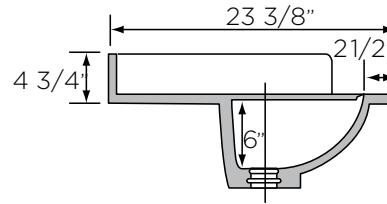

Rectangular Bowl (RECT)

	Bowl Size		
	Length	Width	Depth
22" Top	17 1/4"	11 1/4"	5 1/2"
19" Top	17 1/4"	11 1/4"	5 1/2"

Recessed Shell Bowl (RSY)

	Bowl Size			Recess Size	
	Length	Width	Depth	Length	Width
22" Top	17 3/8"	12 1/8"	6"	23"	18 1/4"
19" Top	15 5/8"	10 5/16"	6"	21 1/4"	16 5/8"

NOTE: Overall length, width and bowl placement dimensions may vary 1/4" to 1/2".

All integral bowls, regardless of top size or bowl shape, will automatically come with an overflow. If you do NOT want an overflow, you must specify.

All dimensions are nominal.

Custom Options

Offset Bowl

Extra Bowls

Banjo Tops

Radius Corners

Corner Tops

Corner tops are also available in spray granite, onyx and color coordinates by special order.

Deck Dimensions

All dimensions are nominal.