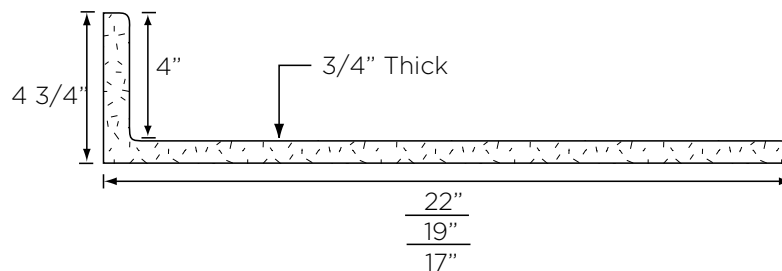

Rectangular Bowl (RECT)

	Bowl Size		
	Length	Width	Depth
22" Top	17 1/4"	11 1/4"	5 1/2"
19" Top	17 1/4"	11 1/4"	5 1/2"

Recessed Shell Bowl (RSY)

	Bowl Size			Recess Size	
	Length	Width	Depth	Length	Width
22" Top	17 3/8"	12 1/8"	6"	23"	18 1/4"
19" Top	15 5/8"	10 5/16"	6"	21 1/4"	16 5/8"

NOTE: Overall length, width and bowl placement dimensions may vary 1/4" to 1/2".

All integral bowls, regardless of top size or bowl shape, will automatically come with an overflow. If you do NOT want an overflow, you must specify.

All dimensions are nominal.

Custom Options

Offset Bowl

Extra Bowls

Banjo Tops

Radius Corners

Corner Tops

Corner tops are also available in spray granite, onyx and color coordinates by special order.

Deck Dimensions

All dimensions are nominal.