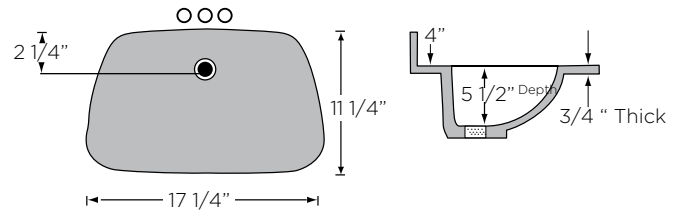

Recessed Oval Bowl (RCO)

	Bowl Size			Recess Size	
	Length	Width	Depth	Length	Width
22" Top	17 3/8"	12 1/8"	6"	23"	18 1/4"
19" Top	15 5/8"	10 5/16"	6"	21 1/4"	16 5/8"

Standard Oval Bowl (O)

	Bowl Size		
	Length	Width	Depth
22" Top	17"	13 5/8"	5 1/2"
19" Top	15 1/4"	11 3/4"	5 5/8"
17" Top	15 5/16"	10 9/16"	6"

Recessed Square Bowl (RSQ)

Limited Sizes & Extended Lead Times

	Bowl Size			Recess Size	
	Length	Width	Depth	Length	Width
22" Top	17 3/4"	11 1/2"	7 1/8"	22 1/2"	18 1/4"
19" Top	16"	10 1/4"	7"	19 1/2"	16"

Rectangular Bowl (RECT)

	Bowl Size		
	Length	Width	Depth
22" Top	17 1/4"	11 1/4"	5 1/2"
19" Top	17 1/4"	11 1/4"	5 1/2"

Recessed Shell Bowl (RSY)

	Bowl Size			Recess Size	
	Length	Width	Depth	Length	Width
22" Top	17 3/8"	12 1/8"	6"	23"	18 1/4"
19" Top	15 5/8"	10 5/16"	6"	21 1/4"	16 5/8"

NOTE: Overall length, width and bowl placement dimensions may vary 1/4" to 1/2".

All integral bowls, regardless of top size or bowl shape, will automatically come with an overflow. If you do NOT want an overflow, you must specify.