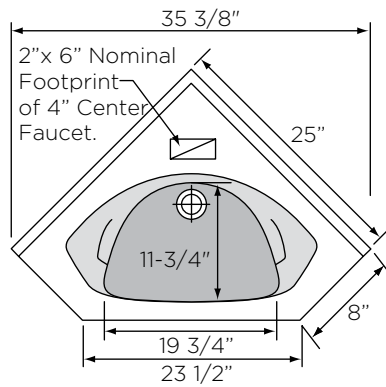

Rectangular Bowl (RECT)

	Bowl Size		
	Length	Width	Depth
22" Top	17 1/4"	11 1/4"	5 1/2"
19" Top	17 1/4"	11 1/4"	5 1/2"

Recessed Shell Bowl (RSY)

	Bowl Size			Recess Size	
	Length	Width	Depth	Length	Width
22" Top	17 3/8"	12 1/8"	6"	23"	18 1/4"
19" Top	15 5/8"	10 5/16"	6"	21 1/4"	16 5/8"

NOTE: Overall length, width and bowl placement dimensions may vary 1/4" to 1/2".

All integral bowls, regardless of top size or bowl shape, will automatically come with an overflow. If you do NOT want an overflow, you must specify.

All dimensions are nominal.

Custom Options

Offset Bowl

Extra Bowls

Banjo Tops

Radius Corners

Corner Tops

Corner tops are also available in spray granite, onyx and color coordinates by special order.

Deck Dimensions

All dimensions are nominal.