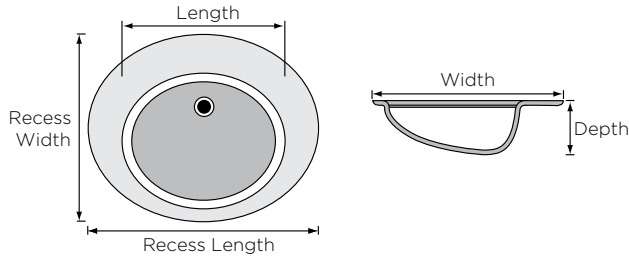

Recessed Oval Bowl (RCO)

	Bowl Size			Recess Size	
	Length	Width	Depth	Length	Width
22" Top	17 3/8"	12 1/8"	6"	23"	18 1/4"
19" Top	15 5/8"	10 5/16"	6"	21 1/4"	16 5/8"

Standard Oval Bowl (O)

	Bowl Size		
	Length	Width	Depth
22" Top	17"	13 5/8"	5 1/2"
19" Top	15 1/4"	11 3/4"	5 5/8"
17" Top	15 5/16"	10 9/16"	6"

Recessed Square Bowl (RSQ)

Limited Sizes & Extended Lead Times

	Bowl Size			Recess Size	
	Length	Width	Depth	Length	Width
22" Top	17 3/4"	11 1/2"	7 1/8"	22 1/2"	18 1/4"
19" Top	16"	10 1/4"	7"	19 1/2"	16"

Rectangular Bowl (RECT)

	Bowl Size		
	Length	Width	Depth
22" Top	17 1/4"	11 1/4"	5 1/2"
19" Top	17 1/4"	11 1/4"	5 1/2"

Recessed Shell Bowl (RSY)

	Bowl Size			Recess Size	
	Length	Width	Depth	Length	Width
22" Top	17 3/8"	12 1/8"	6"	23"	18 1/4"
19" Top	15 5/8"	10 5/16"	6"	21 1/4"	16 5/8"

NOTE: Overall length, width and bowl placement dimensions may vary 1/4" to 1/2".

All integral bowls, regardless of top size or bowl shape, will automatically come with an overflow. If you do NOT want an overflow, you must specify.