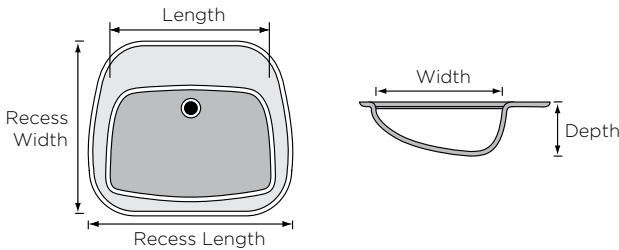

Recessed Oval Bowl (RCO)

	Bowl Size			Recess Size	
	Length	Width	Depth	Length	Width
22" Top	17 3/8"	12 1/8"	6"	23"	18 1/4"
19" Top	15 5/8"	10 5/16"	6"	21 1/4"	16 5/8"

Standard Oval Bowl (O)

	Bowl Size		
	Length	Width	Depth
22" Top	17"	13 5/8"	5 1/2"
19" Top	15 1/4"	11 3/4"	5 5/8"
17" Top	15 5/16"	10 9/16"	6"

Recessed Square Bowl (RSQ)

Limited Sizes & Extended Lead Times

	Bowl Size			Recess Size	
	Length	Width	Depth	Length	Width
22" Top	17 3/4"	11 1/2"	7 1/8"	22 1/2"	18 1/4"
19" Top	16"	10 1/4"	7"	19 1/2"	16"

Rectangular Bowl (RECT)

	Bowl Size		
	Length	Width	Depth
22" Top	17 1/4"	11 1/4"	5 1/2"
19" Top	17 1/4"	11 1/4"	5 1/2"

Recessed Shell Bowl (RSY)

	Bowl Size			Recess Size	
	Length	Width	Depth	Length	Width
22" Top	17 3/8"	12 1/8"	6"	23"	18 1/4"
19" Top	15 5/8"	10 5/16"	6"	21 1/4"	16 5/8"

NOTE: Overall length, width and bowl placement dimensions may vary 1/4" to 1/2".

All integral bowls, regardless of top size or bowl shape, will automatically come with an overflow. If you do NOT want an overflow, you must specify.